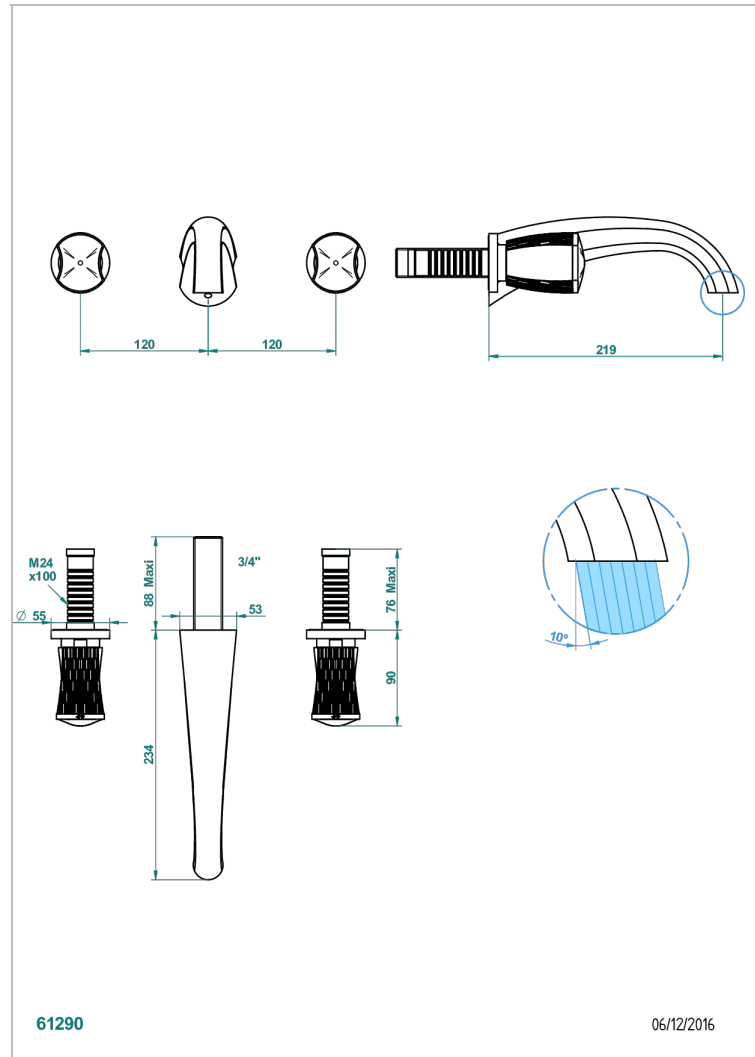

INFINI WHITE PORCELAIN WITH GOLD DECOR

U2F-41SGB

Trim only for wall mounted 3-hole bath mixer

THG[®]
PARIS

CARACTERÍSTICAS

- Infini White Porcelain with Gold decor
- Trim only for wall mounted 3-hole bath mixer

PRODUCTOS RELACIONADOS

- Ref. G00-40AC Rough parts for wall mounted 3 hole mixer, cross handle version
- Ref. G00-40AM Rough parts for wall mounted 3 hole mixer, lever handle version

ACABADOS DISPONIBLES