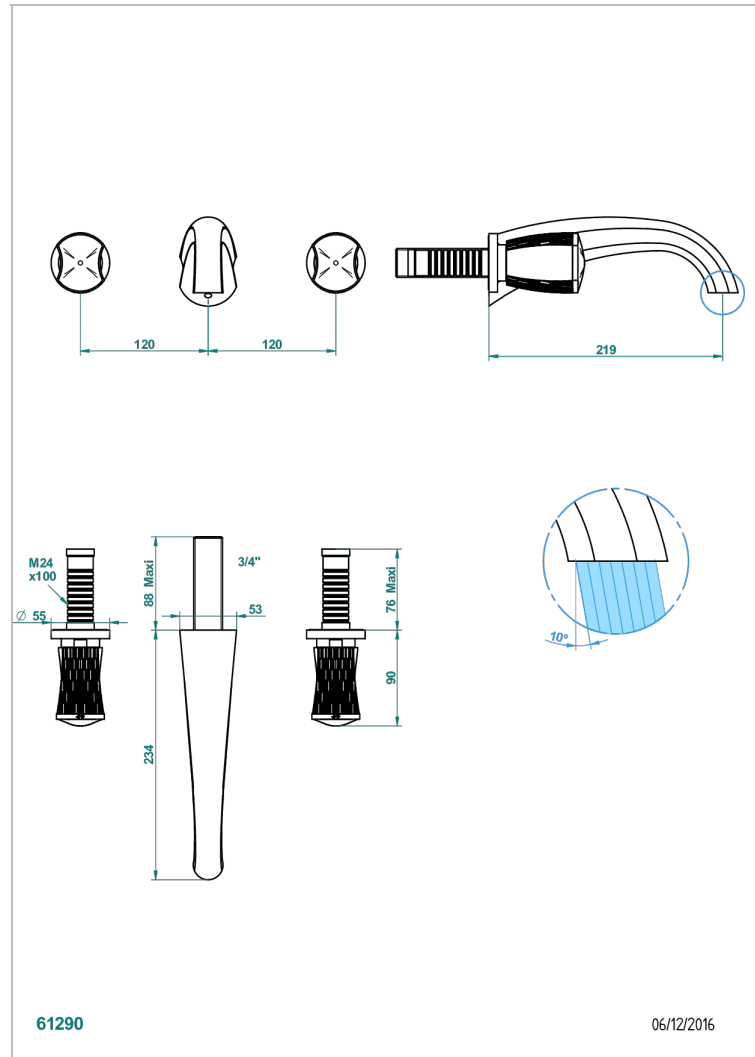

INFINI WHITE PORCELAIN WITH GOLD DECOR

U2F-41SGB

Trim only for wall mounted 3-hole bath mixer

CHARACTERISTIC

- Infini White Porcelain with Gold decor
- Trim only for wall mounted 3-hole bath mixer

RELATED SKU'S

- Ref. G00-40AC Rough parts for wall mounted 3 hole mixer, cross handle version
- Ref. G00-40AM Rough parts for wall mounted 3 hole mixer, lever handle version

AVAILABLE FINITIONS

Antique nickel - H28
Black ceram - D30
Blush PVD - H62
Brass color PVD - H49
Brown bronze color PVD - F33
Gold color PVD - H52