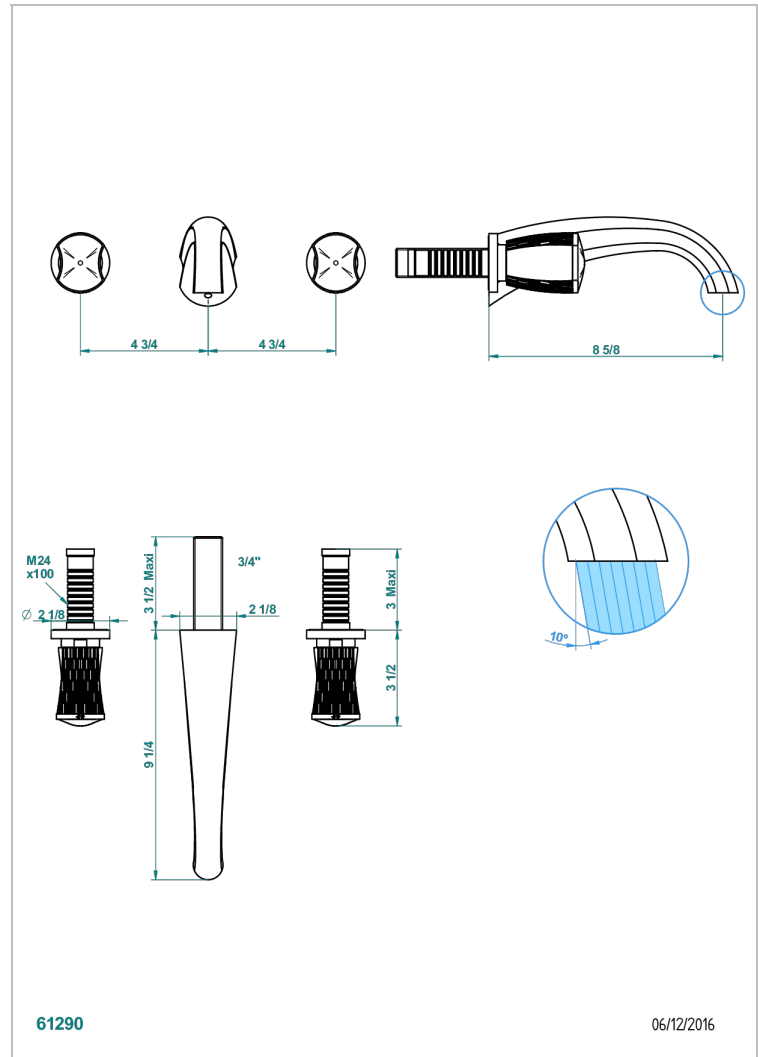

INFINI WHITE PORCELAIN WITH GOLD DECOR

U2F-41SGB

Trim only for wall mounted 3-hole bath mixer

THG[®]
PARIS

CARACTERÍSTICAS

- Infini White Porcelain with Gold decor
- Trim only for wall mounted 3-hole bath mixer

PRODUCTOS RELACIONADOS

- Ref. G00-40AC Rough parts for wall mounted 3 hole mixer, cross handle version
- Ref. G00-40AM Rough parts for wall mounted 3 hole mixer, lever handle version

ACABADOS DISPONIBLES