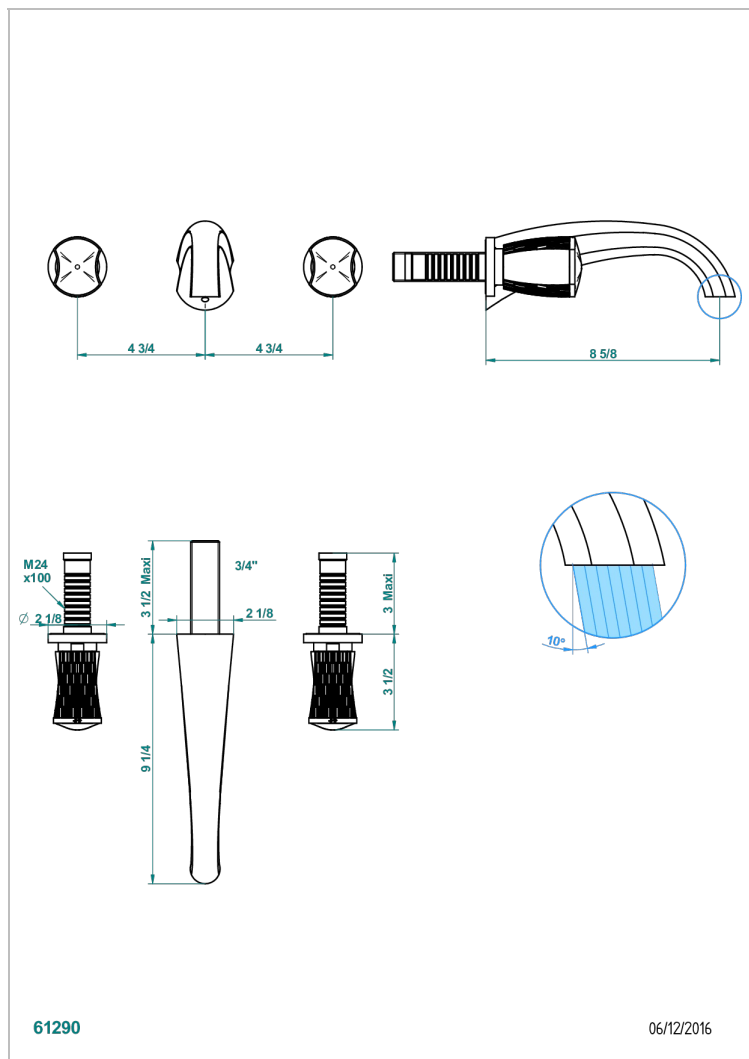

INFINI WHITE PORCELAIN WITH GOLD DECOR

U2F-41SGB

Trim only for wall mounted 3-hole bath mixer

CHARACTERISTIC

- Infini White Porcelain with Gold decor
- Trim only for wall mounted 3-hole bath mixer

RELATED SKU'S

- Ref. G00-40AC Rough parts for wall mounted 3 hole mixer, cross handle version
- Ref. G00-40AM Rough parts for wall mounted 3 hole mixer, lever handle version

AVAILABLE FINITIONS

Antique nickel - H28
Black ceram - D30
Blush PVD - H62
Brass color PVD - H49
Brown bronze color PVD - F33
Gold color PVD - H52