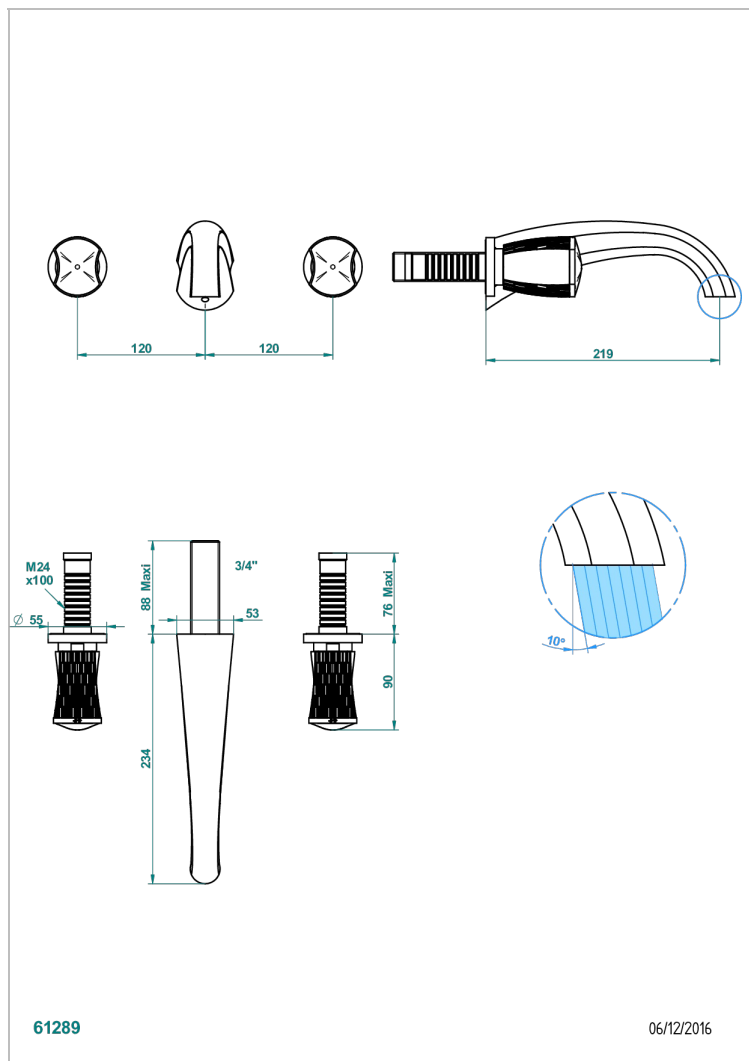

INFINI WHITE PORCELAIN WITH PLATINUM DECOR

U2E-41SGB

Trim for wall mounted 3-hole bath set only

61289

06/12/2016

CHARACTERISTIC

- Infini White Porcelain with Platinum decor
- Trim for wall mounted 3-hole bath set only

RELATED SKU'S

- Ref. G00-40AM/US Rough parts for wall set (one counter clockwise and one clockwise cartridges)

AVAILABLE FINITIONS

Black ceram - D30
Blush PVD - H62
Brass color PVD - H49
Brown bronze color PVD - F33
Chrome polished - A02
Copper antique matt, coated - H07