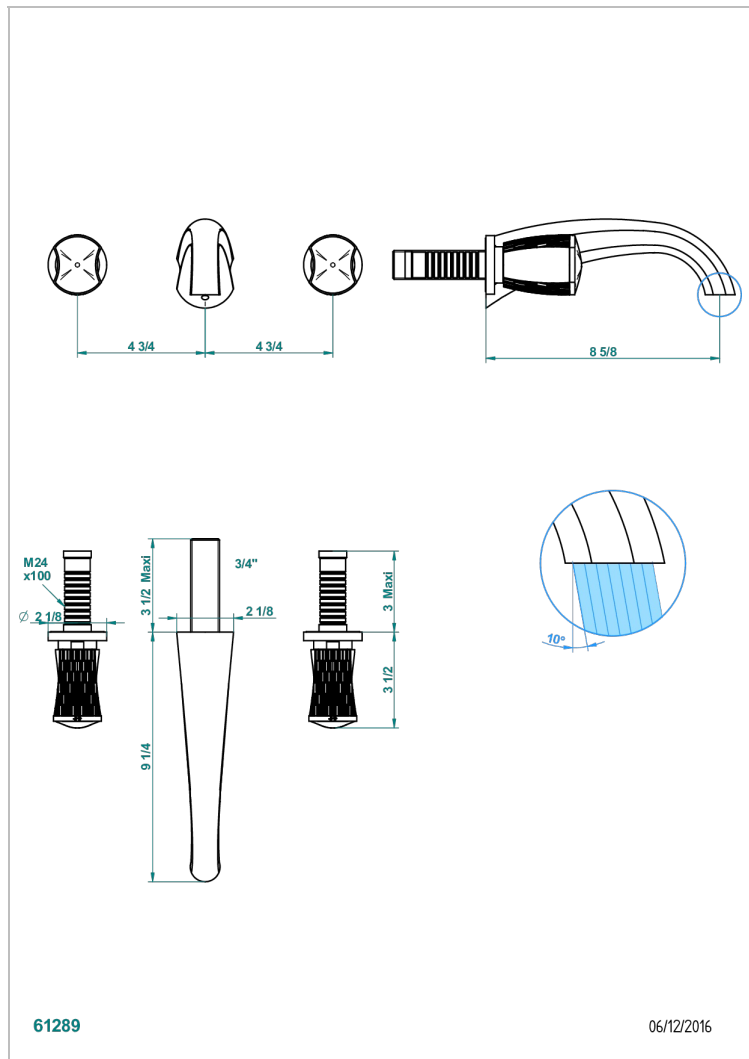

INFINI WHITE PORCELAIN WITH PLATINUM DECOR

U2E-41SGB

Trim for wall mounted 3-hole bath set only

CHARACTERISTIC

- Infini White Porcelain with Platinum decor
- Trim for wall mounted 3-hole bath set only

RELATED SKU'S

- Ref. G00-40AM/US Rough parts for wall set (one counter clockwise and one clockwise cartridges)

AVAILABLE FINITIONS

Black ceram - D30
Blush PVD - H62
Brass color PVD - H49
Brown bronze color PVD - F33
Chrome polished - A02
Copper antique matt, coated - H07