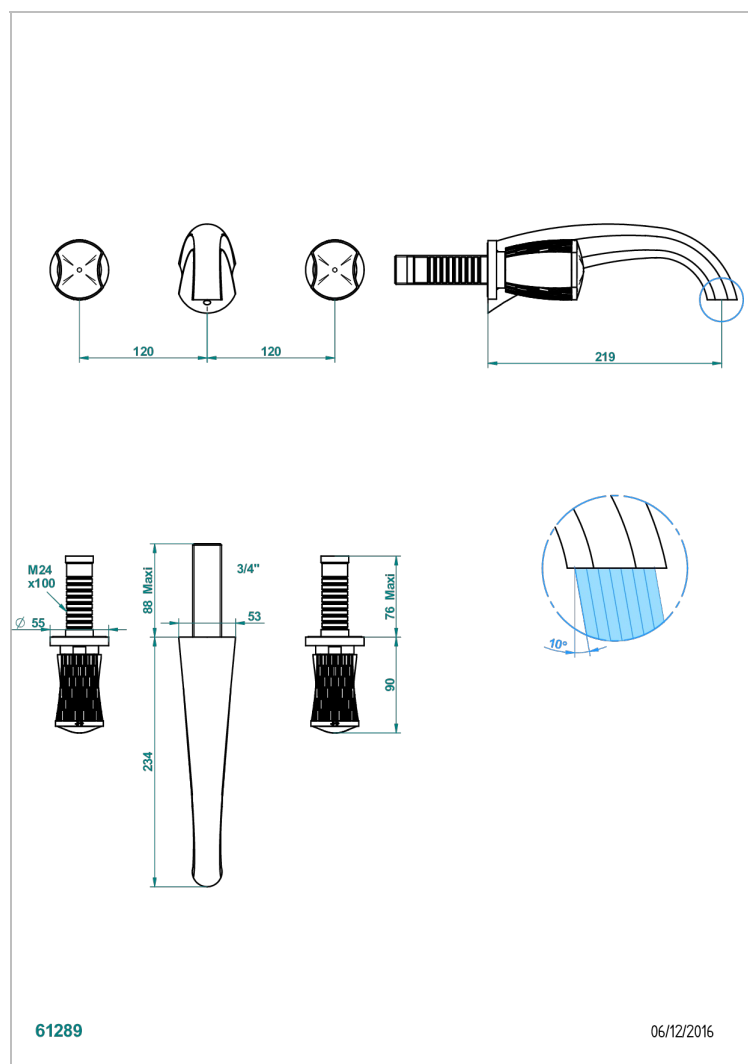

INFINI WHITE PORCELAIN WITH PLATINUM DECOR

U2E-41SGB

Trim only for wall mounted 3-hole bath mixer

CHARACTERISTIC

- Infini White Porcelain with Platinum decor
- Trim only for wall mounted 3-hole bath mixer

RELATED SKU'S

- Ref. G00-40AC Rough parts for wall mounted 3 hole mixer, cross handle version
- Ref. G00-40AM Rough parts for wall mounted 3 hole mixer, lever handle version

AVAILABLE FINITIONS

Antique nickel - H28
Black ceram - D30
Blush PVD - H62
Brass color PVD - H49
Brown bronze color PVD - F33
Gold color PVD - H52