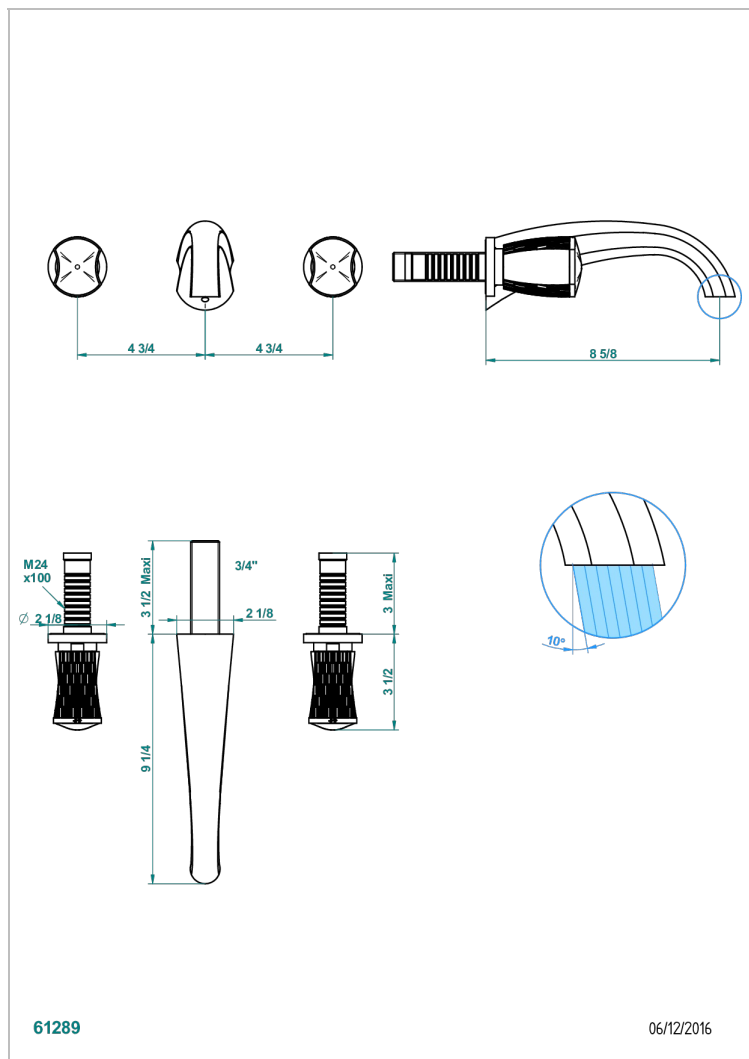

# INFINI WHITE PORCELAIN WITH PLATINUM DECOR

U2E-41SGB

Trim only for wall mounted 3-hole bath mixer

## CARACTERÍSTICAS

- Infini White Porcelain with Platinum decor
- Trim only for wall mounted 3-hole bath mixer

## PRODUCTOS RELACIONADOS

- Ref. G00-40AC Rough parts for wall mounted 3 hole mixer, cross handle version
- Ref. G00-40AM Rough parts for wall mounted 3 hole mixer, lever handle version