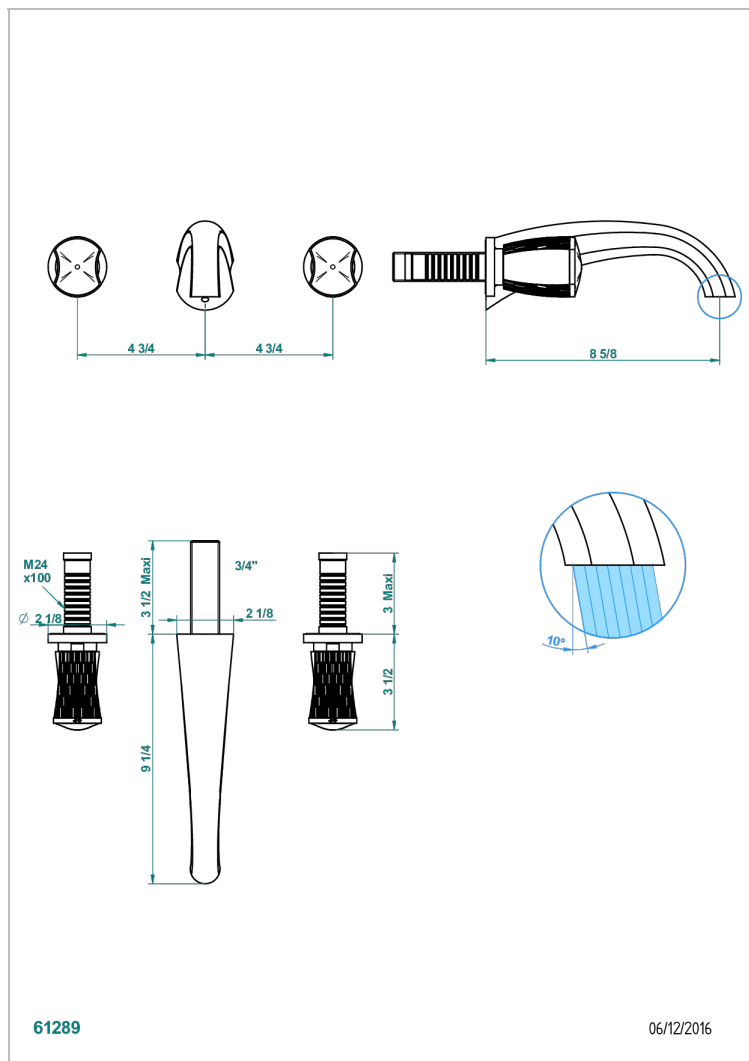

# INFINI WHITE PORCELAIN WITH PLATINUM DECOR

U2E-41SGB

Trim only for wall mounted 3-hole bath mixer

61289

06/12/2016

## CHARACTERISTIC

- Infini White Porcelain with Platinum decor
- Trim only for wall mounted 3-hole bath mixer

## RELATED SKU'S

- Ref. G00-40AC Rough parts for wall mounted 3 hole mixer, cross handle version
- Ref. G00-40AM Rough parts for wall mounted 3 hole mixer, lever handle version