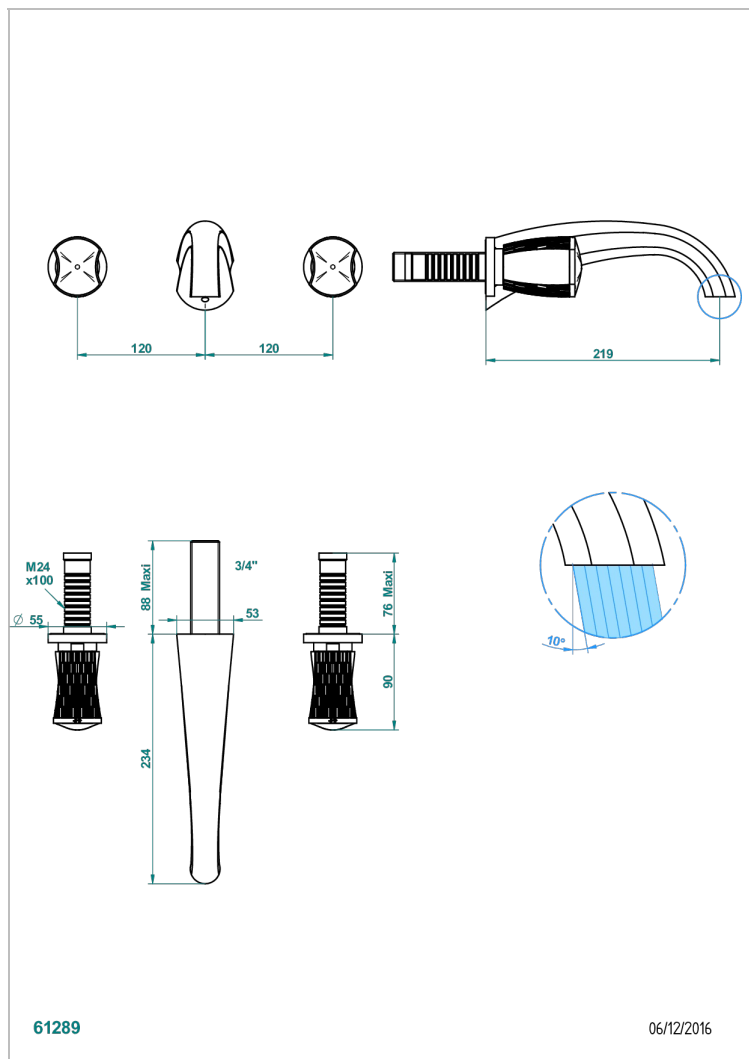

INFINI WHITE PORCELAIN WITH PLATINUM DECOR

U2E-41SGB

Trim only for wall mounted 3-hole bath mixer

CARACTERÍSTICAS

- Infini White Porcelain with Platinum decor
- Trim only for wall mounted 3-hole bath mixer

PRODUCTOS RELACIONADOS

- Ref. G00-40AC Rough parts for wall mounted 3 hole mixer, cross handle version
- Ref. G00-40AM Rough parts for wall mounted 3 hole mixer, lever handle version

ACABADOS DISPONIBLES