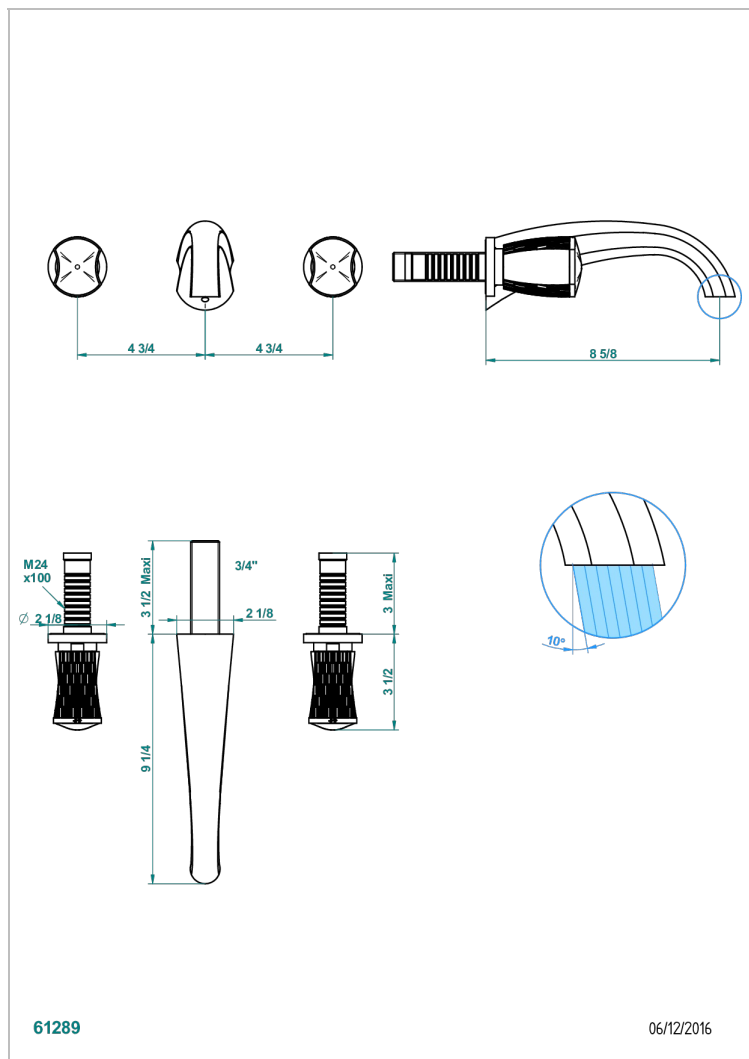

INFINI WHITE PORCELAIN WITH PLATINUM DECOR

U2E-41SGB

Trim only for wall mounted 3-hole bath mixer

CARACTERÍSTICAS

- Infini White Porcelain with Platinum decor
- Trim only for wall mounted 3-hole bath mixer

PRODUCTOS RELACIONADOS

- Ref. G00-40AC Rough parts for wall mounted 3 hole mixer, cross handle version
- Ref. G00-40AM Rough parts for wall mounted 3 hole mixer, lever handle version

ACABADOS DISPONIBLES