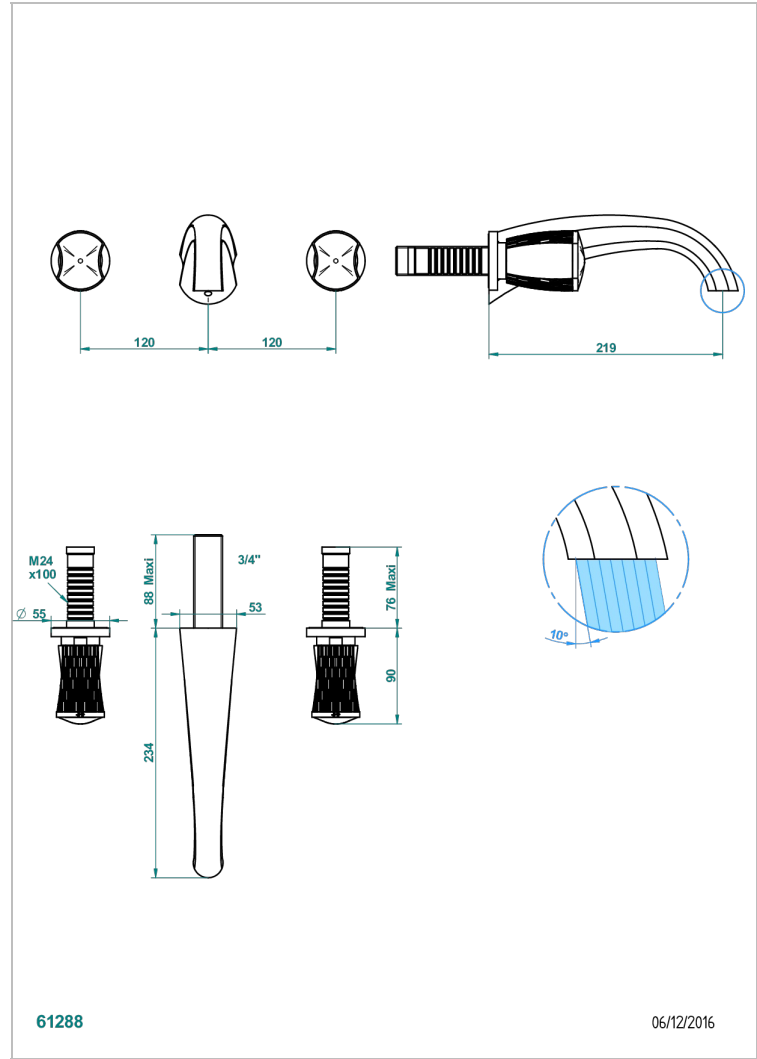

INFINI WHITE PORCELAIN

U2D-41SGB

Trim for wall mounted 3-hole bath set only

THG[®]
PARIS

CHARACTERISTIC

- Infini White Porcelain
- Trim for wall mounted 3-hole bath set only

RELATED SKU'S

- Ref. G00-40AM/US Rough parts for wall set (one counter clockwise and one clockwise cartridges)