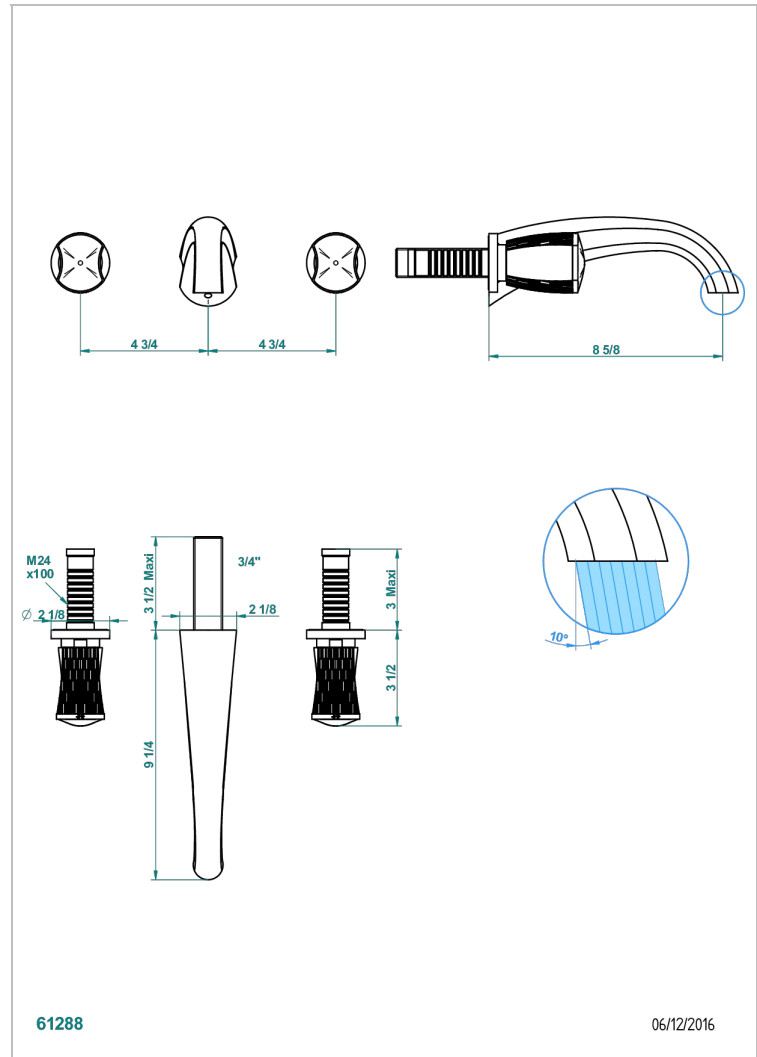

INFINI WHITE PORCELAIN

U2D-41SGB

Trim for wall mounted 3-hole bath set only

THG[®]
PARIS

CHARACTERISTIC

- Infini White Porcelain
- Trim for wall mounted 3-hole bath set only

RELATED SKU'S

- Ref. G00-40AM/US Rough parts for wall set (one counter clockwise and one clockwise cartridges)