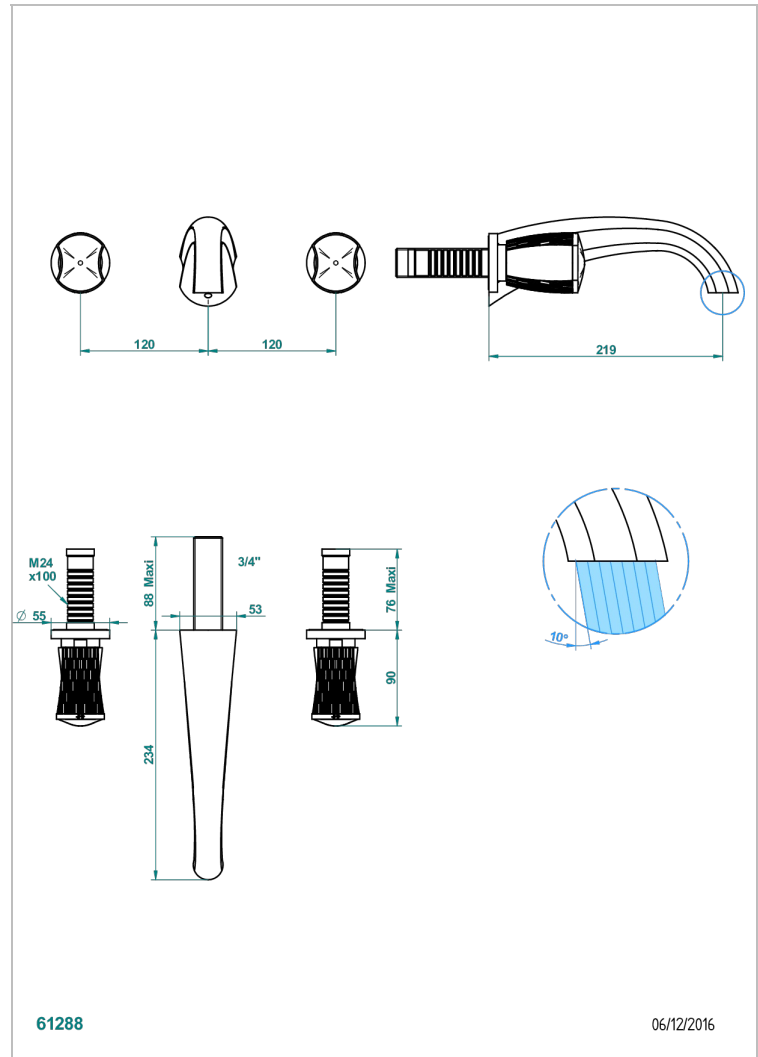

INFINI PORCELANA BLANCA

U2D-41SGB

Trim only for wall mounted 3-hole bath mixer

THG[®]
PARIS

CARACTERÍSTICAS

- Infini porcelana blanca
- Trim only for wall mounted 3-hole bath mixer

PRODUCTOS RELACIONADOS

- Ref. G00-40AC Rough parts for wall mounted 3 hole mixer, cross handle version
- Ref. G00-40AM Rough parts for wall mounted 3 hole mixer, lever handle version