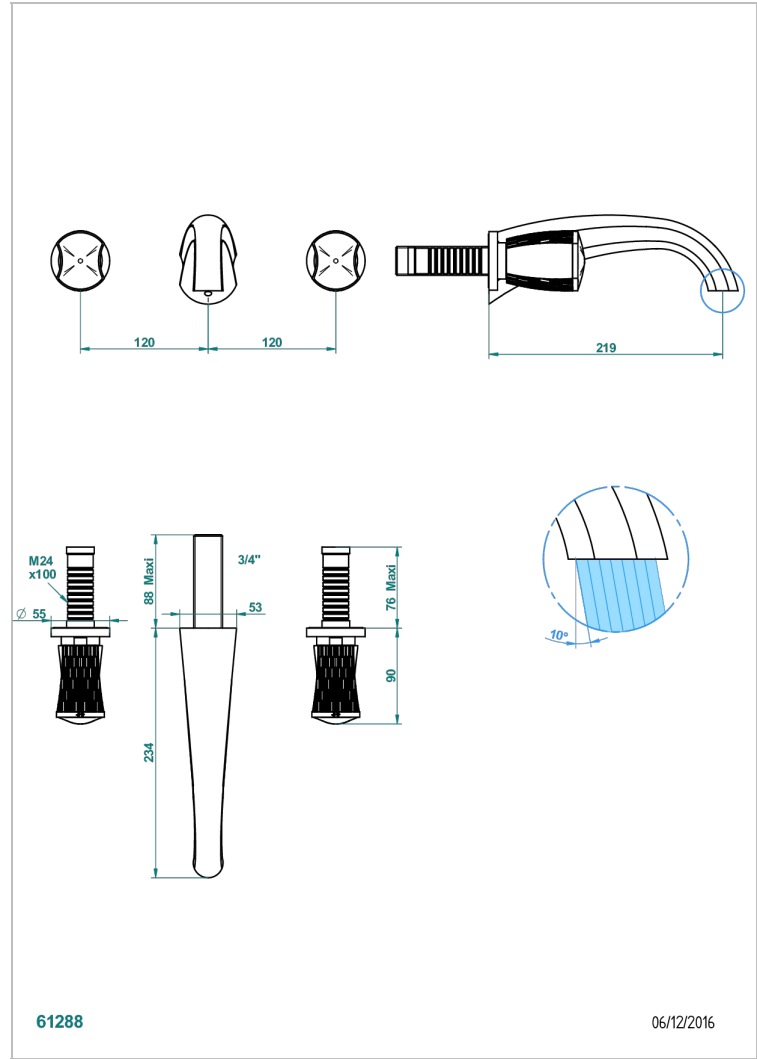

INFINI WHITE PORCELAIN

U2D-41SGB

Trim only for wall mounted 3-hole bath mixer

CHARACTERISTIC

- Infini White Porcelain
- Trim only for wall mounted 3-hole bath mixer

RELATED SKU'S

- Ref. G00-40AC Rough parts for wall mounted 3 hole mixer, cross handle version
- Ref. G00-40AM Rough parts for wall mounted 3 hole mixer, lever handle version