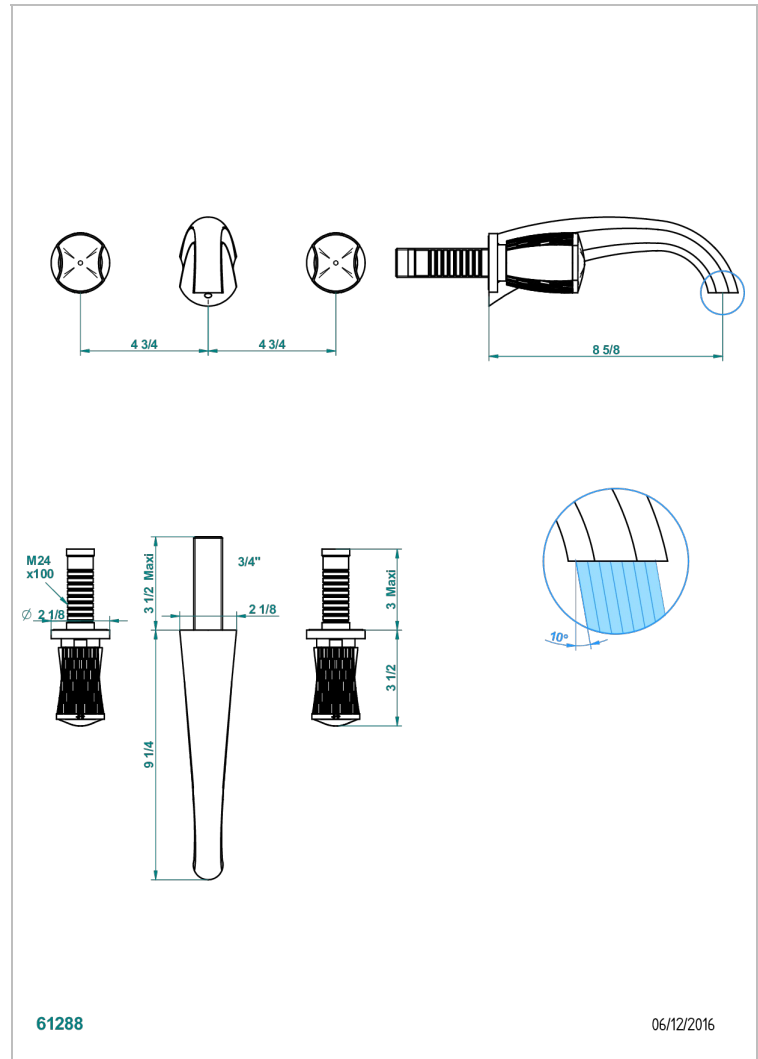

INFINI PORCELANA BLANCA

U2D-41SGB

Trim only for wall mounted 3-hole bath mixer

THG[®]
PARIS

CARACTERÍSTICAS

- Infini porcelana blanca
- Trim only for wall mounted 3-hole bath mixer

PRODUCTOS RELACIONADOS

- Ref. G00-40AC Rough parts for wall mounted 3 hole mixer, cross handle version
- Ref. G00-40AM Rough parts for wall mounted 3 hole mixer, lever handle version

ACABADOS DISPONIBLES

Bronce claro - D01
Cerámica negra mate - D30
Cobre viejo mate - H07
Cromo - A02
Cromo mate - C02
Dorado - F01

Dorado mate - F07
Dorado pálido - F30
Dorado pálido mate (sin barniz) - F31
Níquel - B01
Níquel mate - C01
Níquel viejo - H28