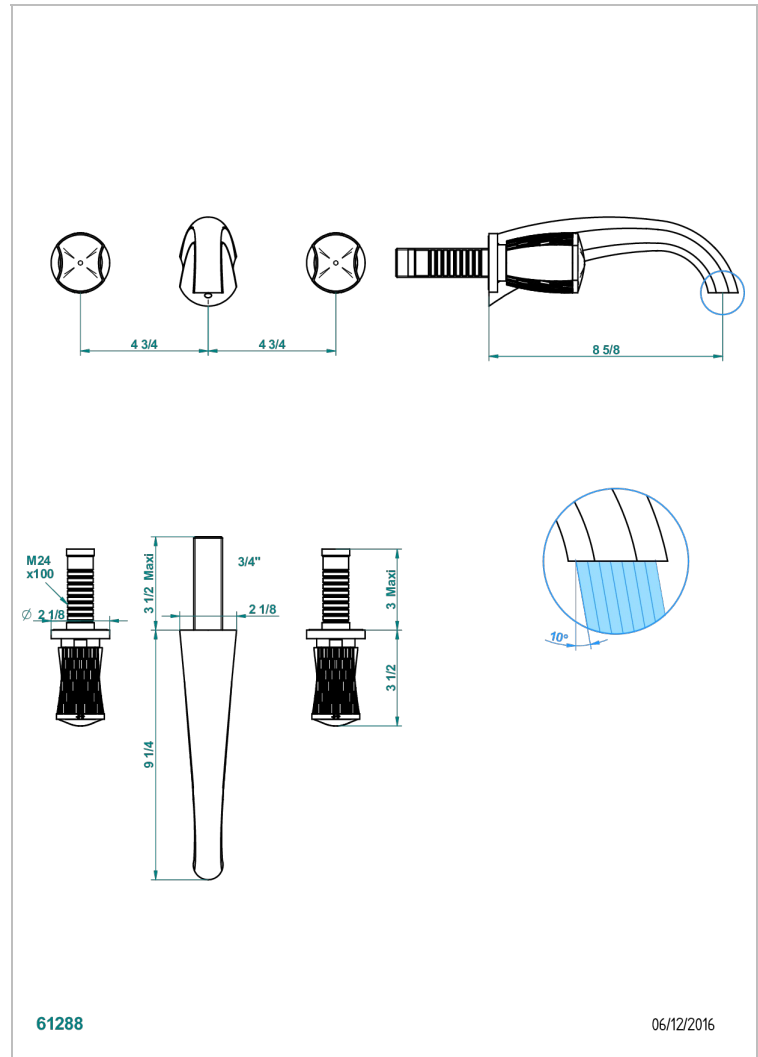

INFINI WHITE PORCELAIN

U2D-41SGB

Trim only for wall mounted 3-hole bath mixer

THG[®]
PARIS

CHARACTERISTIC

- Infini White Porcelain
- Trim only for wall mounted 3-hole bath mixer

RELATED SKU'S

- Ref. G00-40AC Rough parts for wall mounted 3 hole mixer, cross handle version
- Ref. G00-40AM Rough parts for wall mounted 3 hole mixer, lever handle version