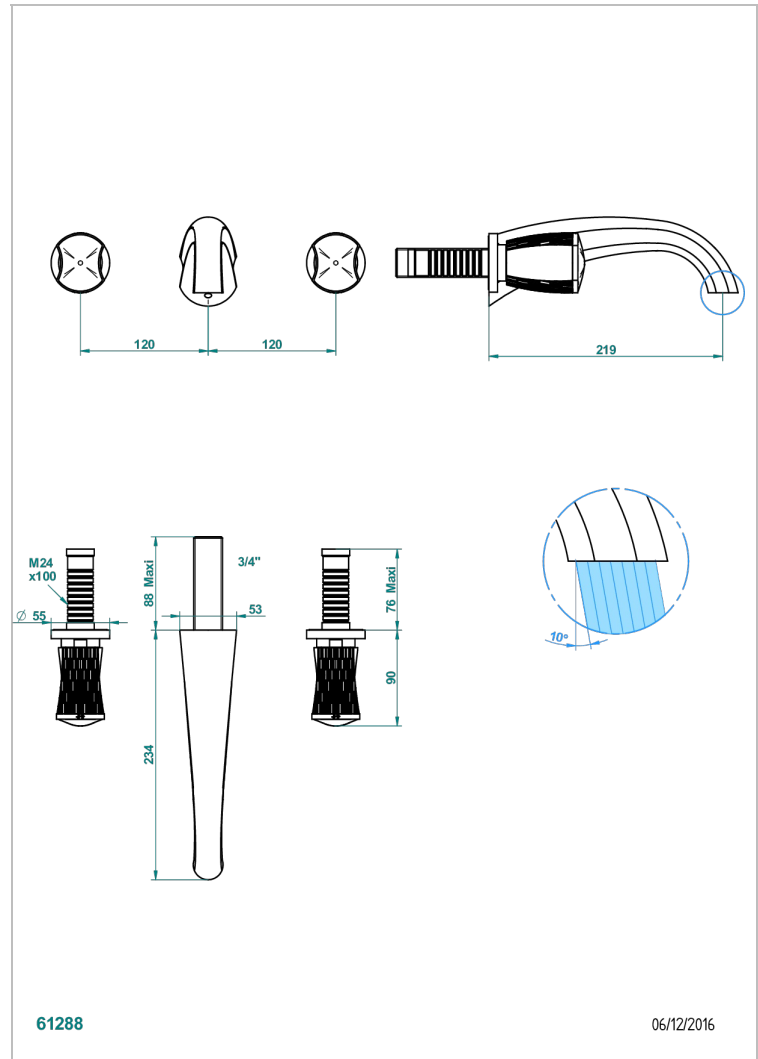

INFINI WHITE PORCELAIN

U2D-41SGB

Trim only for wall mounted 3-hole bath mixer

THG[®]
PARIS

CHARACTERISTIC

- Infini White Porcelain
- Trim only for wall mounted 3-hole bath mixer

RELATED SKU'S

- Ref. G00-40AC Rough parts for wall mounted 3 hole mixer, cross handle version
- Ref. G00-40AM Rough parts for wall mounted 3 hole mixer, lever handle version