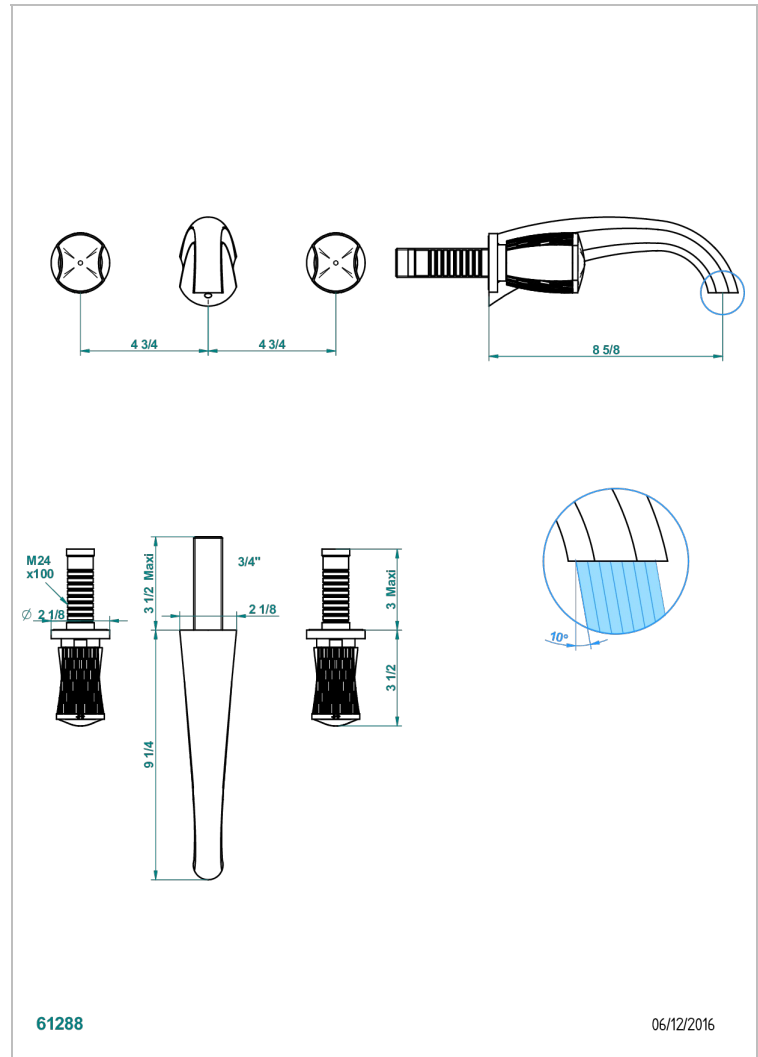

INFINI PORCELANA BLANCA

U2D-41SGB

Trim only for wall mounted 3-hole bath mixer

THG[®]
PARIS

CARACTERÍSTICAS

- Infini porcelana blanca
- Trim only for wall mounted 3-hole bath mixer

PRODUCTOS RELACIONADOS

- Ref. G00-40AC Rough parts for wall mounted 3 hole mixer, cross handle version
- Ref. G00-40AM Rough parts for wall mounted 3 hole mixer, lever handle version