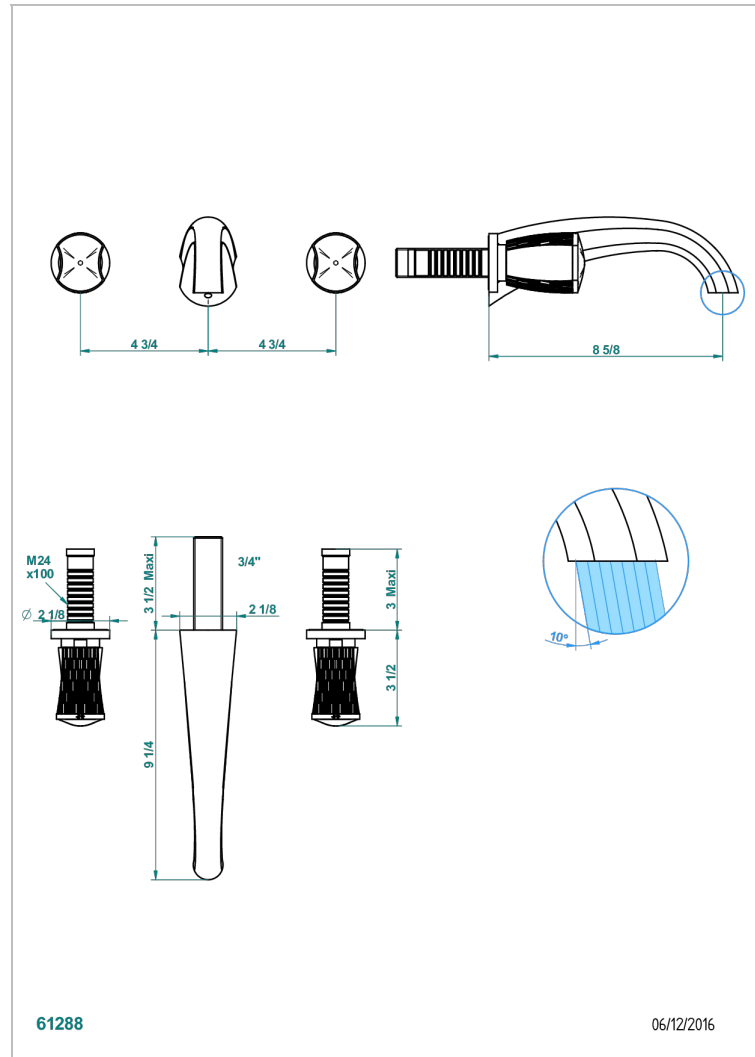

INFINI WHITE PORCELAIN

U2D-41SGB

Trim only for wall mounted 3-hole bath mixer

THG[®]
PARIS

CHARACTERISTIC

- Infini White Porcelain
- Trim only for wall mounted 3-hole bath mixer

RELATED SKU'S

- Ref. G00-40AC Rough parts for wall mounted 3 hole mixer, cross handle version
- Ref. G00-40AM Rough parts for wall mounted 3 hole mixer, lever handle version