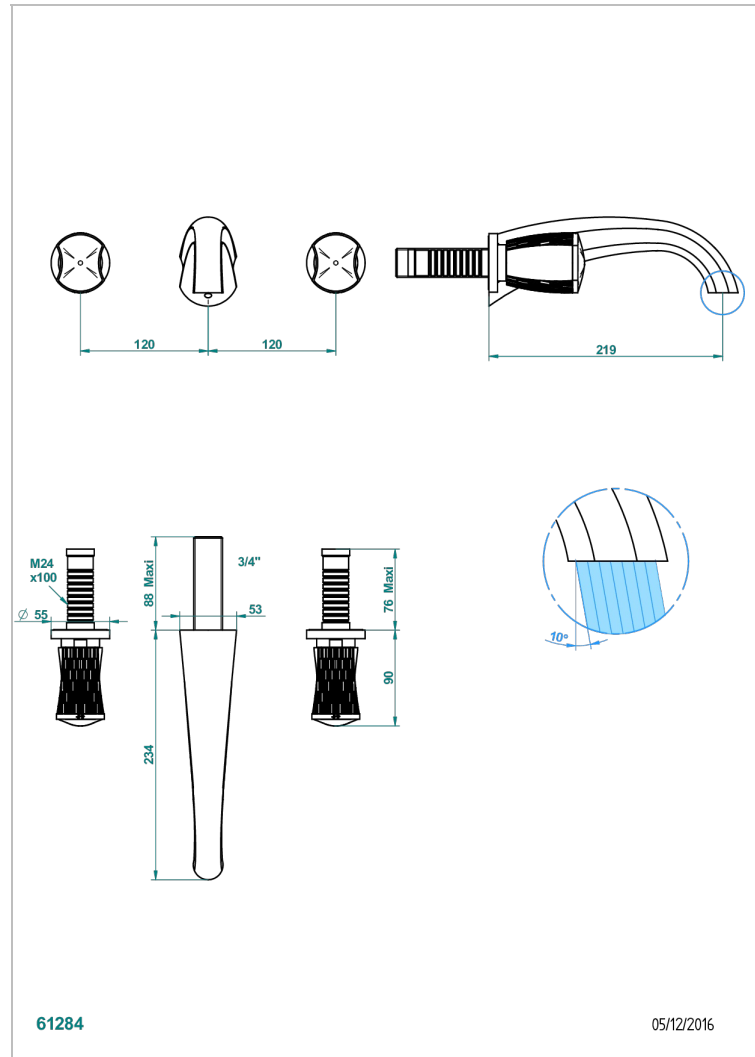

# INFINI WHITE PORCELAIN WITH GOLD DECOR

U2F-40SGB

Trim only for wall mounted 3-hole basin mixer

THG<sup>®</sup>  
PARIS

## CHARACTERISTIC

- Infini White Porcelain with Gold decor
- Trim only for wall mounted 3-hole basin mixer

## RELATED SKU'S

- Ref. G00-40AC Rough parts for wall mounted 3 hole mixer, cross handle version
- Ref. G00-40AM Rough parts for wall mounted 3 hole mixer, lever handle version