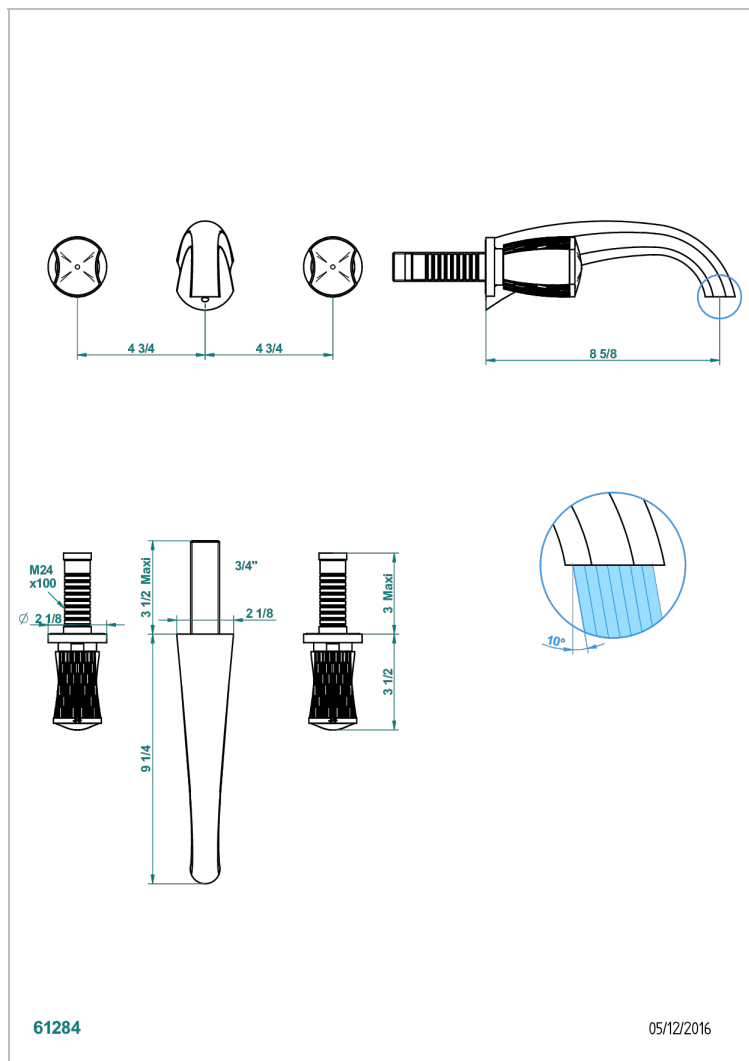

INFINI WHITE PORCELAIN WITH GOLD DECOR

U2F-40SGB

Trim only for wall mounted 3-hole basin mixer

CHARACTERISTIC

- Infini White Porcelain with Gold decor
- Trim only for wall mounted 3-hole basin mixer

RELATED SKU'S

- Ref. G00-40AC Rough parts for wall mounted 3 hole mixer, cross handle version
- Ref. G00-40AM Rough parts for wall mounted 3 hole mixer, lever handle version

AVAILABLE FINITIONS

Antique nickel - H28
Black ceram - D30
Blush PVD - H62
Brass color PVD - H49
Brown bronze color PVD - F33
Gold color PVD - H52