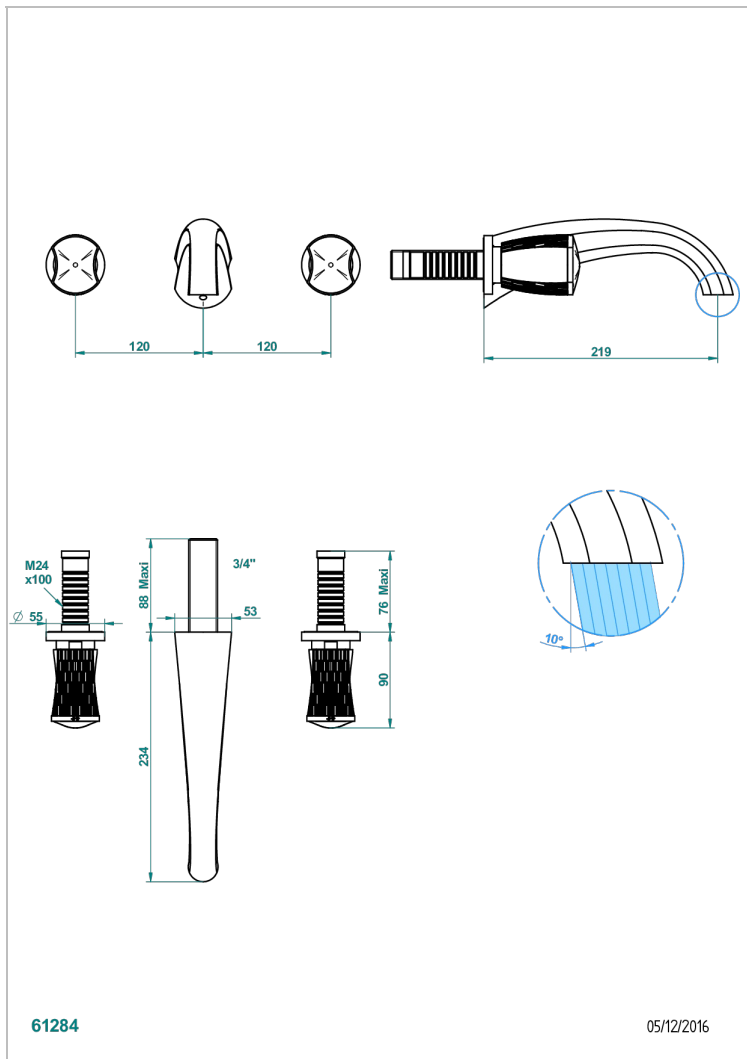

# INFINI WHITE PORCELAIN WITH GOLD DECOR

U2F-40SGB

Trim only for wall mounted 3-hole basin mixer

THG<sup>®</sup>  
PARIS

## CARACTERÍSTICAS

- Infini White Porcelain with Gold decor
- Trim only for wall mounted 3-hole basin mixer

## PRODUCTOS RELACIONADOS

- Ref. G00-40AC Rough parts for wall mounted 3 hole mixer, cross handle version
- Ref. G00-40AM Rough parts for wall mounted 3 hole mixer, lever handle version