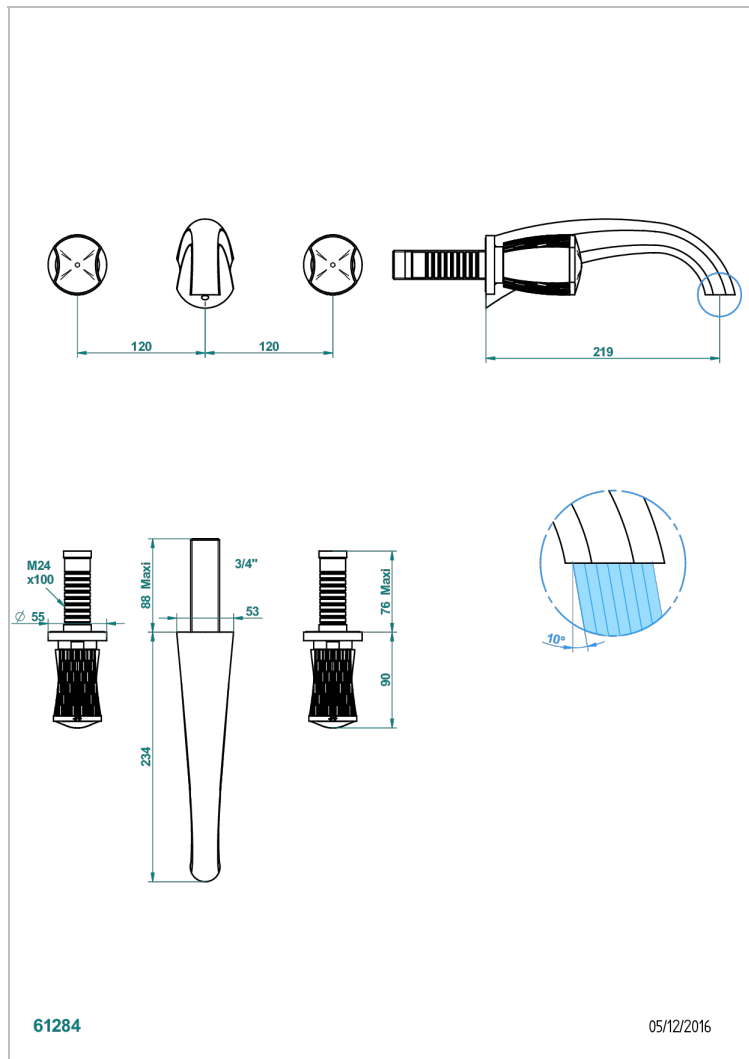

INFINI WHITE PORCELAIN WITH GOLD DECOR

U2F-40SGB

Trim only for wall mounted 3-hole basin mixer

CHARACTERISTIC

- Infini White Porcelain with Gold decor
- Trim only for wall mounted 3-hole basin mixer

RELATED SKU'S

- Ref. G00-40AC Rough parts for wall mounted 3 hole mixer, cross handle version
- Ref. G00-40AM Rough parts for wall mounted 3 hole mixer, lever handle version

AVAILABLE FINITIONS

Antique nickel - H28
Black ceram - D30
Blush PVD - H62
Brass color PVD - H49
Brown bronze color PVD - F33
Gold color PVD - H52