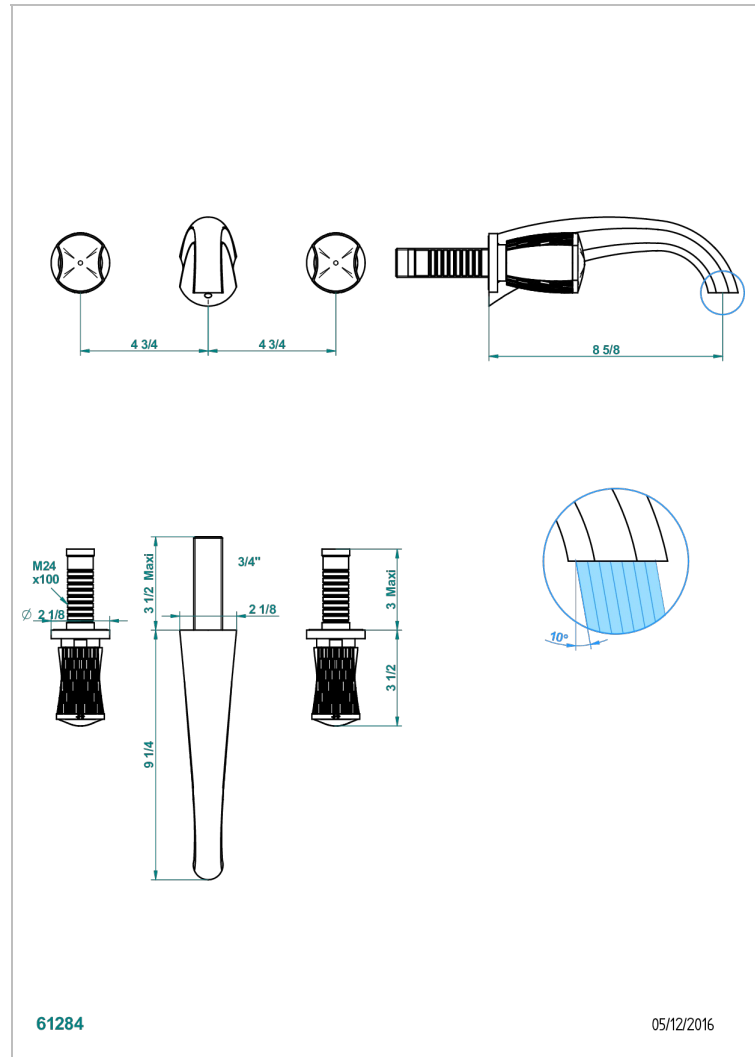

INFINI WHITE PORCELAIN WITH GOLD DECOR

U2F-40SGB

Trim only for wall mounted 3-hole basin mixer

THG[®]
PARIS

CARACTERÍSTICAS

- Infini White Porcelain with Gold decor
- Trim only for wall mounted 3-hole basin mixer

PRODUCTOS RELACIONADOS

- Ref. G00-40AC Rough parts for wall mounted 3 hole mixer, cross handle version
- Ref. G00-40AM Rough parts for wall mounted 3 hole mixer, lever handle version

ACABADOS DISPONIBLES