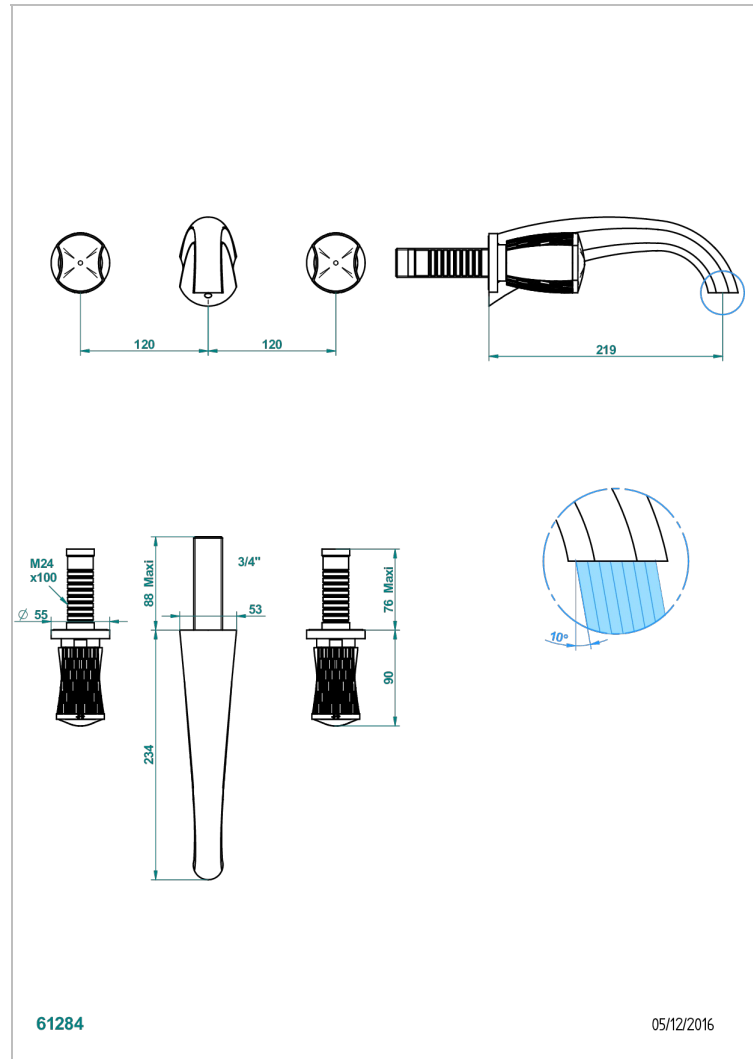

INFINI WHITE PORCELAIN WITH GOLD DECOR

U2F-40SGB

Trim only for wall mounted 3-hole basin mixer

THG[®]
PARIS

CARACTERÍSTICAS

- Infini White Porcelain with Gold decor
- Trim only for wall mounted 3-hole basin mixer

PRODUCTOS RELACIONADOS

- Ref. G00-40AC Rough parts for wall mounted 3 hole mixer, cross handle version
- Ref. G00-40AM Rough parts for wall mounted 3 hole mixer, lever handle version

ACABADOS DISPONIBLES