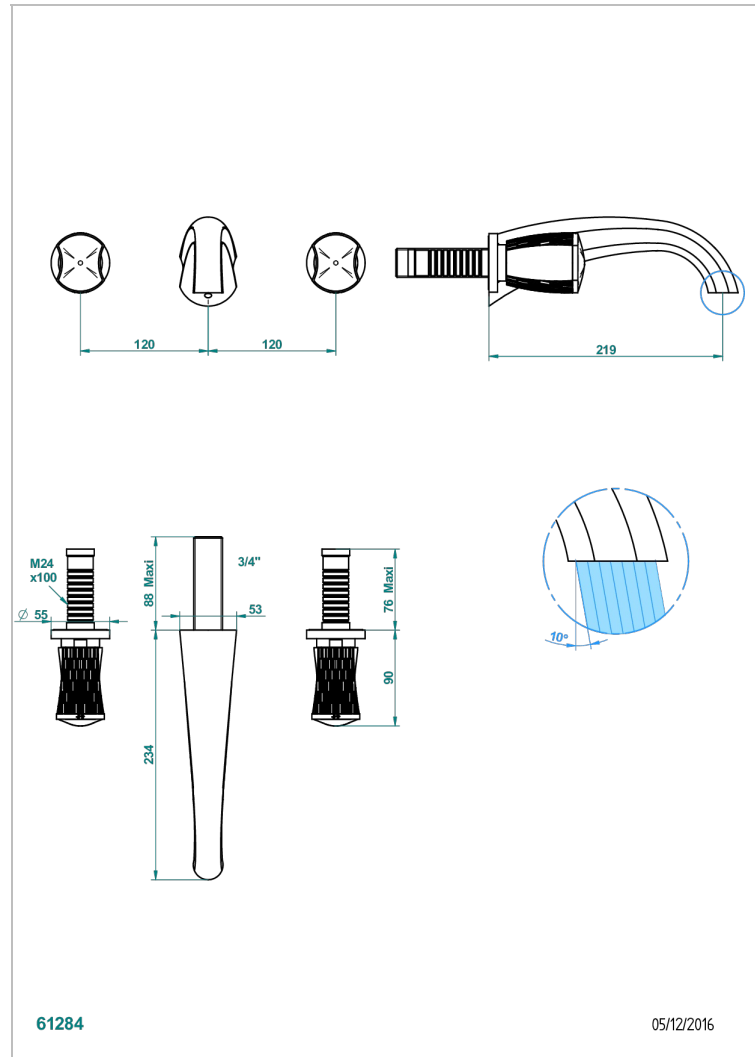

INFINI WHITE PORCELAIN WITH GOLD DECOR

U2F-40SGB

Trim only for wall mounted 3-hole basin mixer

THG[®]
PARIS

CHARACTERISTIC

- Infini White Porcelain with Gold decor
- Trim only for wall mounted 3-hole basin mixer

RELATED SKU'S

- Ref. G00-40AC Rough parts for wall mounted 3 hole mixer, cross handle version
- Ref. G00-40AM Rough parts for wall mounted 3 hole mixer, lever handle version

AVAILABLE FINITIONS

Antique nickel - H28
Black ceram - D30
Blush PVD - H62
Brass color PVD - H49
Brown bronze color PVD - F33
Gold color PVD - H52