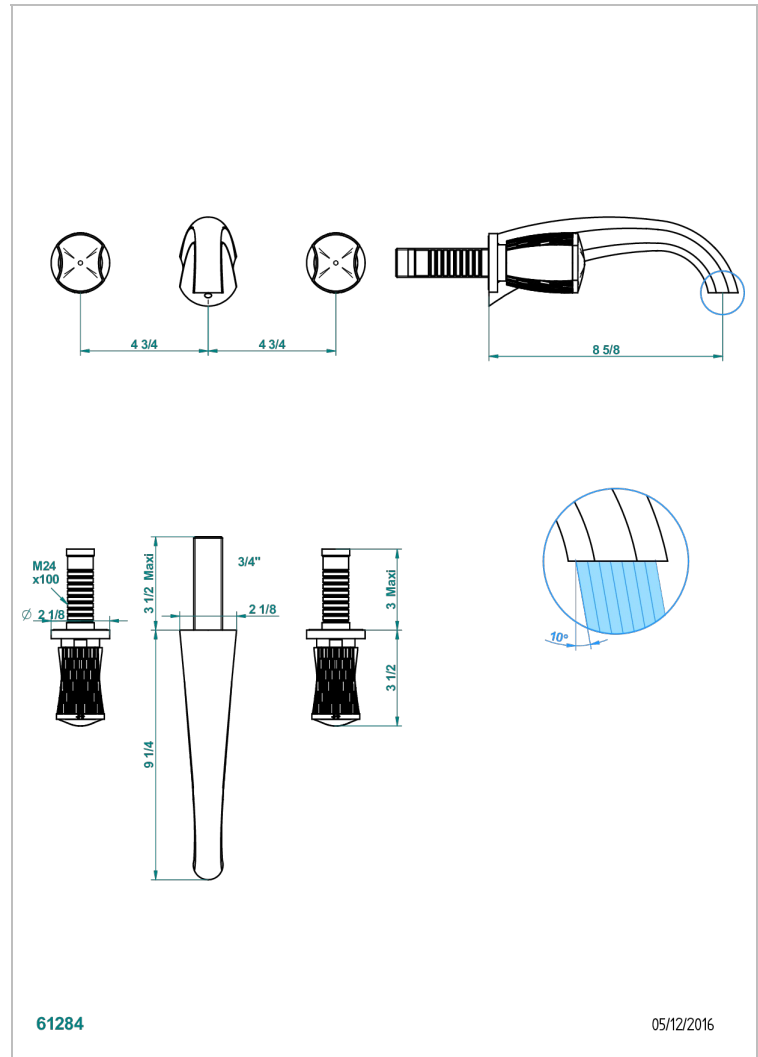

# INFINI WHITE PORCELAIN WITH GOLD DECOR

U2F-40SGB

Trim only for wall mounted 3-hole basin mixer

THG<sup>®</sup>  
PARIS

61284

05/12/2016

## CARACTERÍSTICAS

- Infini White Porcelain with Gold decor
- Trim only for wall mounted 3-hole basin mixer

## PRODUCTOS RELACIONADOS

- Ref. G00-40AC Rough parts for wall mounted 3 hole mixer, cross handle version
- Ref. G00-40AM Rough parts for wall mounted 3 hole mixer, lever handle version