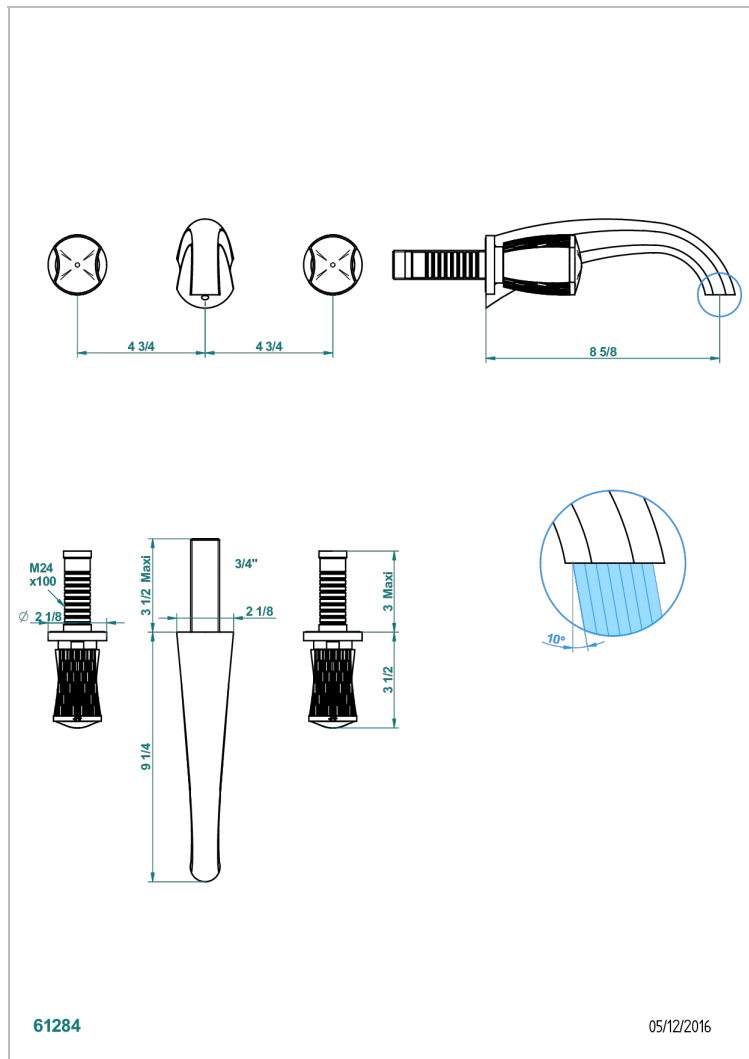

INFINI WHITE PORCELAIN WITH GOLD DECOR

U2F-40SGB

Trim only for wall mounted 3-hole basin mixer

CHARACTERISTIC

- Infini White Porcelain with Gold decor
- Trim only for wall mounted 3-hole basin mixer

RELATED SKU'S

- Ref. G00-40AC Rough parts for wall mounted 3 hole mixer, cross handle version
- Ref. G00-40AM Rough parts for wall mounted 3 hole mixer, lever handle version

AVAILABLE FINITIONS

Antique nickel - H28
Black ceram - D30
Blush PVD - H62
Brass color PVD - H49
Brown bronze color PVD - F33
Gold color PVD - H52