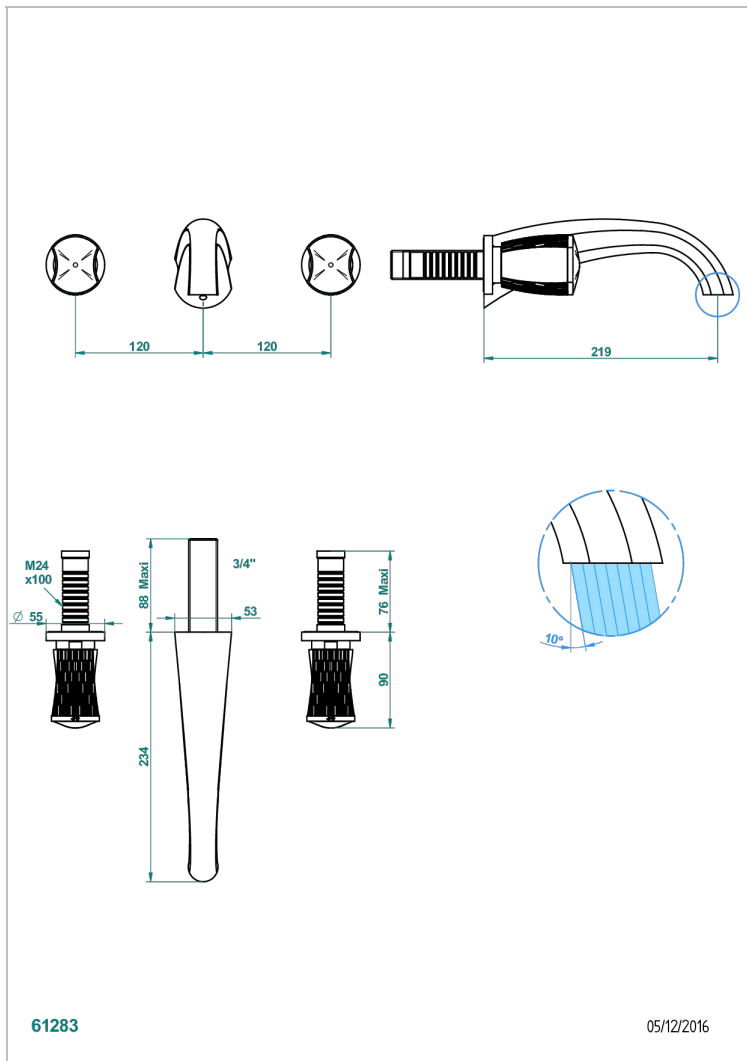

# INFINI WHITE PORCELAIN WITH PLATINUM DECOR

U2E-40SGB

Trim only for wall mounted 3-hole basin mixer

## CHARACTERISTIC

- Infini White Porcelain with Platinum decor
- Trim only for wall mounted 3-hole basin mixer

## RELATED SKU'S

- Ref. G00-40AC Rough parts for wall mounted 3 hole mixer, cross handle version
- Ref. G00-40AM Rough parts for wall mounted 3 hole mixer, lever handle version