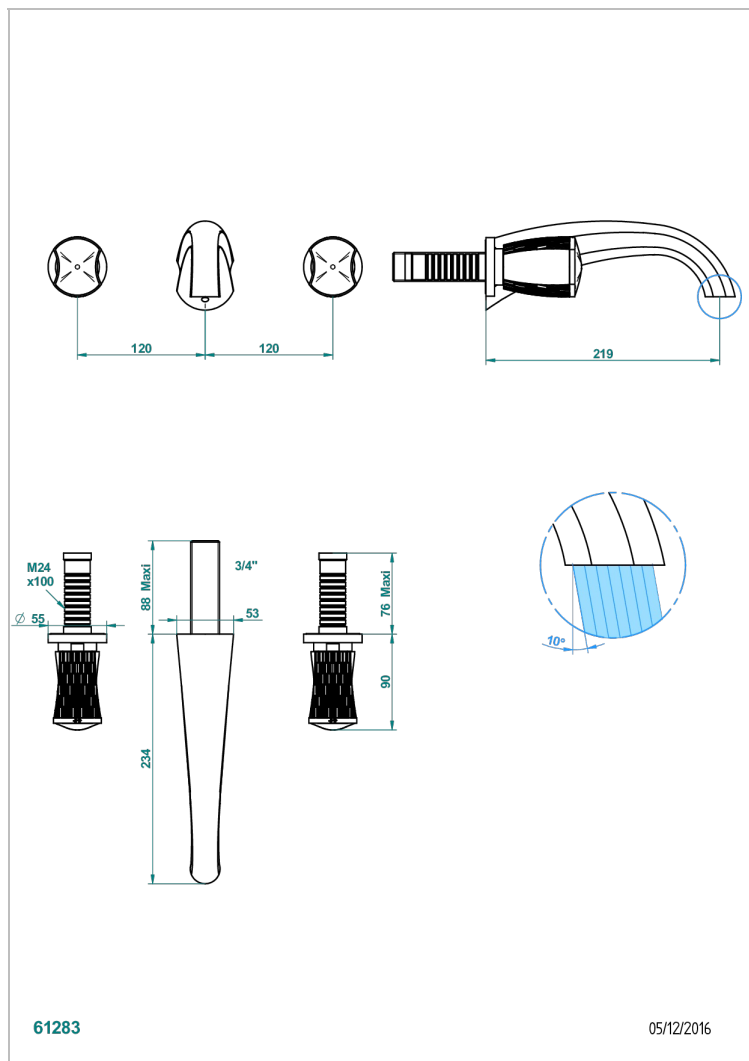

INFINI WHITE PORCELAIN WITH PLATINUM DECOR

U2E-40SGB

Trim only for wall mounted 3-hole basin mixer

CHARACTERISTIC

- Infini White Porcelain with Platinum decor
- Trim only for wall mounted 3-hole basin mixer

RELATED SKU'S

- Ref. G00-40AC Rough parts for wall mounted 3 hole mixer, cross handle version
- Ref. G00-40AM Rough parts for wall mounted 3 hole mixer, lever handle version

AVAILABLE FINITIONS

Antique nickel - H28
Black ceram - D30
Blush PVD - H62
Brass color PVD - H49
Brown bronze color PVD - F33
Gold color PVD - H52