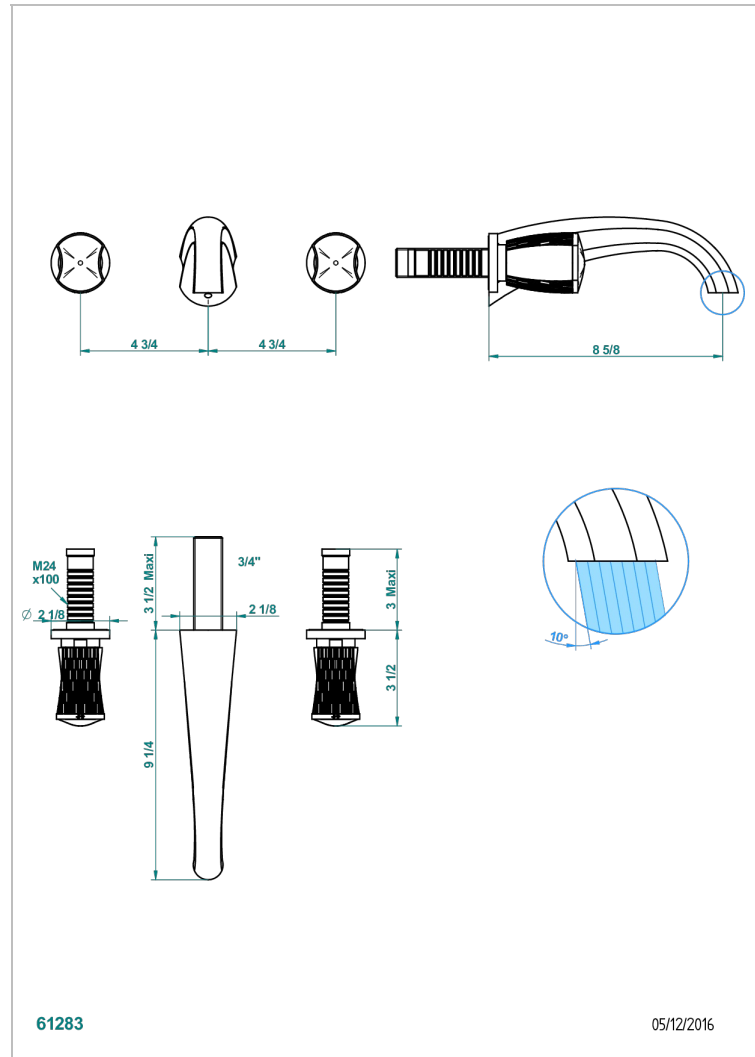

# INFINI WHITE PORCELAIN WITH PLATINUM DECOR

U2E-40SGB

Trim only for wall mounted 3-hole basin mixer

THG<sup>®</sup>  
PARIS

## CARACTERÍSTICAS

- Infini White Porcelain with Platinum decor
- Trim only for wall mounted 3-hole basin mixer

## PRODUCTOS RELACIONADOS

- Ref. G00-40AC Rough parts for wall mounted 3 hole mixer, cross handle version
- Ref. G00-40AM Rough parts for wall mounted 3 hole mixer, lever handle version