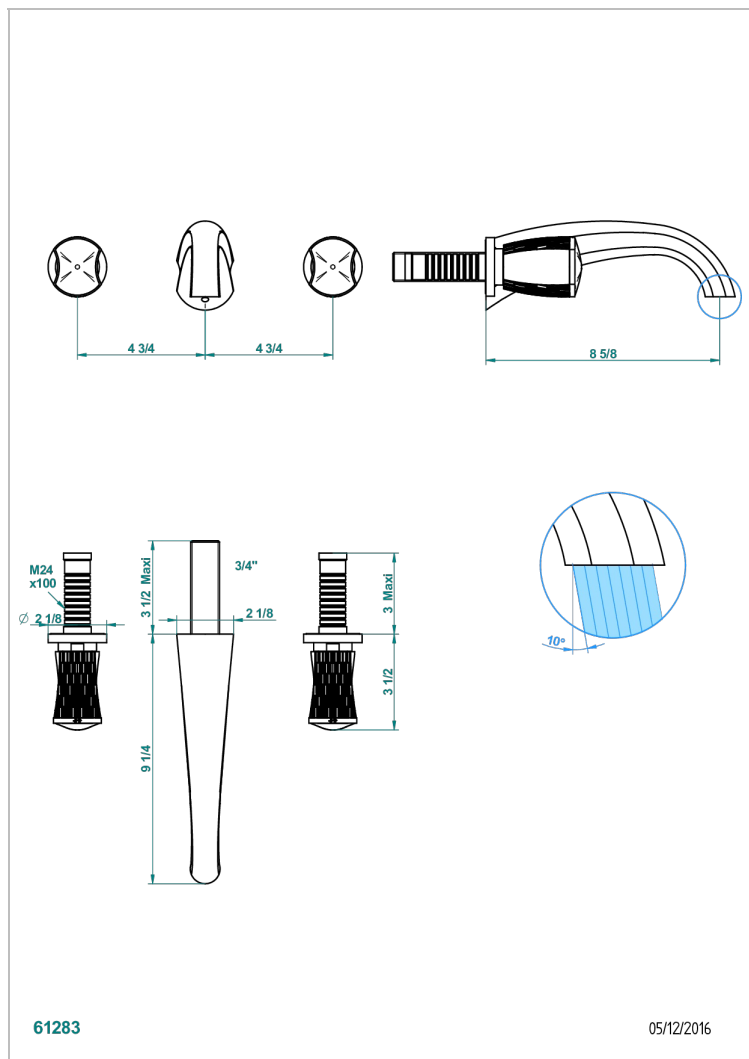

INFINI WHITE PORCELAIN WITH PLATINUM DECOR

U2E-40SGB

Trim only for wall mounted 3-hole basin mixer

CHARACTERISTIC

- Infini White Porcelain with Platinum decor
- Trim only for wall mounted 3-hole basin mixer

RELATED SKU'S

- Ref. G00-40AC Rough parts for wall mounted 3 hole mixer, cross handle version
- Ref. G00-40AM Rough parts for wall mounted 3 hole mixer, lever handle version

AVAILABLE FINITIONS

Antique nickel - H28
Black ceram - D30
Blush PVD - H62
Brass color PVD - H49
Brown bronze color PVD - F33
Gold color PVD - H52