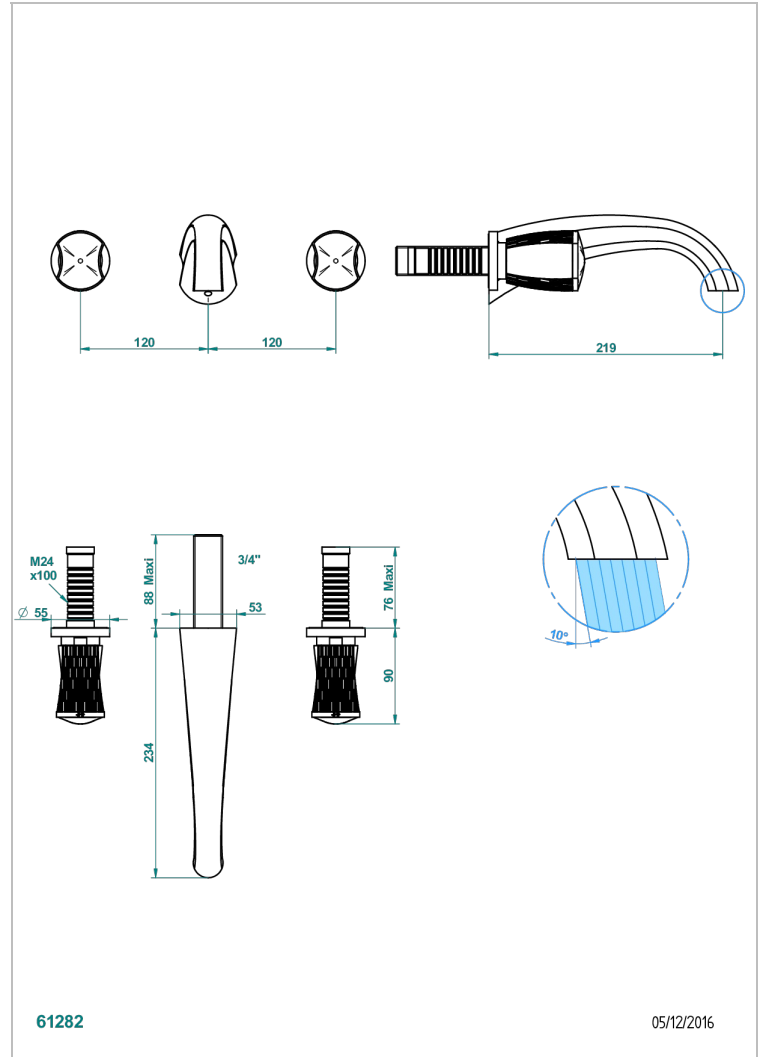

INFINI PORCELANA BLANCA

U2D-40SGB

Trim only for wall mounted 3-hole basin mixer

THG[®]
PARIS

CARACTERÍSTICAS

- Infini porcelana blanca
- Trim only for wall mounted 3-hole basin mixer

ESPECIFICACIONES TÉCNICAS

- Recommandé : 3 bars (max. 5 bars) - Advised : 43,5 psi (max. 72 psi)
- 8,3 l/min à 3 bars (2.2 gpm at 43.5 psi)

PRODUCTOS RELACIONADOS

- Ref. G00-40AC Rough parts for wall mounted 3 hole mixer, cross handle version
- Ref. G00-40AM Rough parts for wall mounted 3 hole mixer, lever handle version