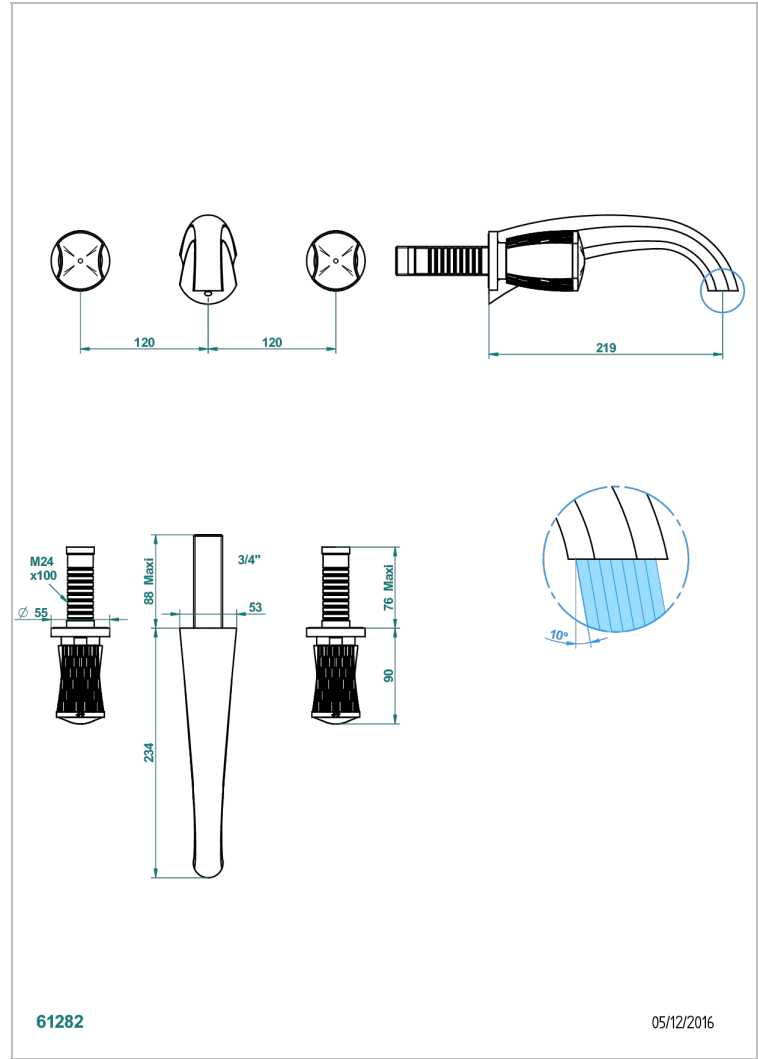

INFINI PORCELANA BLANCA

U2D-40SGB

Trim only for wall mounted 3-hole basin mixer

THG[®]
PARIS

CARACTERÍSTICAS

- Infini porcelana blanca
- Trim only for wall mounted 3-hole basin mixer

ESPECIFICACIONES TÉCNICAS

- Recommandé : 3 bars (max. 5 bars) - Advised : 43,5 psi (max. 72 psi)
- 8,3 l/min à 3 bars (2.2 gpm at 43.5 psi)

PRODUCTOS RELACIONADOS

- Ref. G00-40AC Rough parts for wall mounted 3 hole mixer, cross handle version
- Ref. G00-40AM Rough parts for wall mounted 3 hole mixer, lever handle version