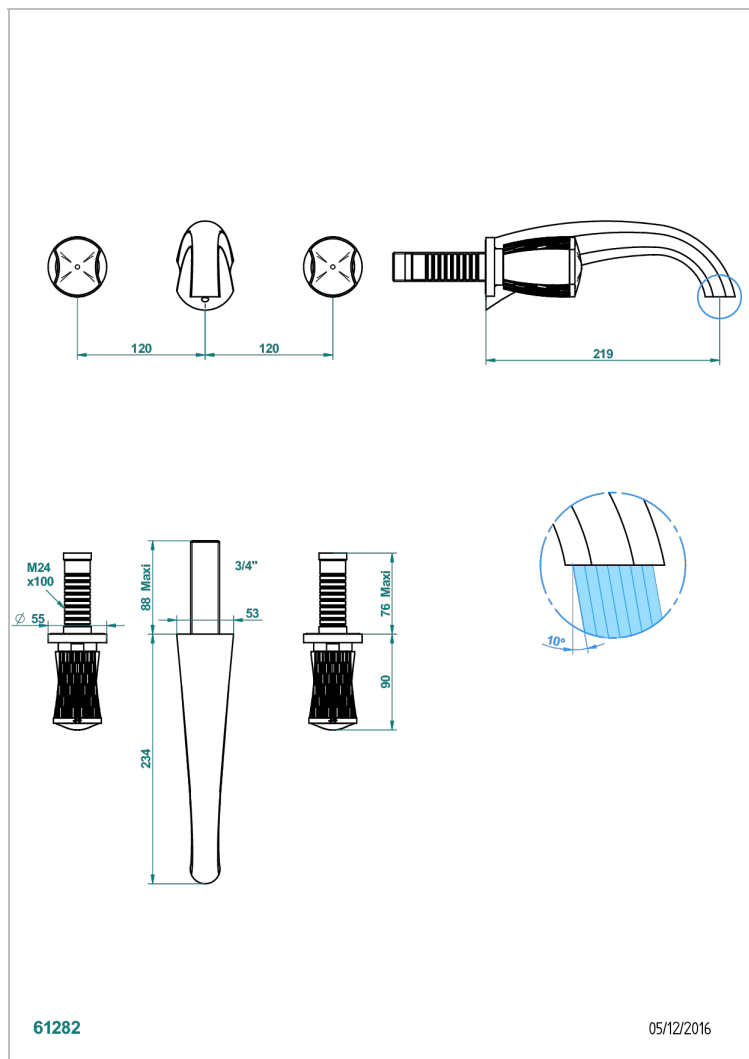

# INFINI WHITE PORCELAIN

U2D-40SGB

Trim only for wall mounted 3-hole basin mixer

THG<sup>®</sup>  
PARIS

## CHARACTERISTIC

- Infini White Porcelain
- Trim only for wall mounted 3-hole basin mixer

## RELATED SKU'S

- Ref. G00-40AC Rough parts for wall mounted 3 hole mixer, cross handle version
- Ref. G00-40AM Rough parts for wall mounted 3 hole mixer, lever handle version