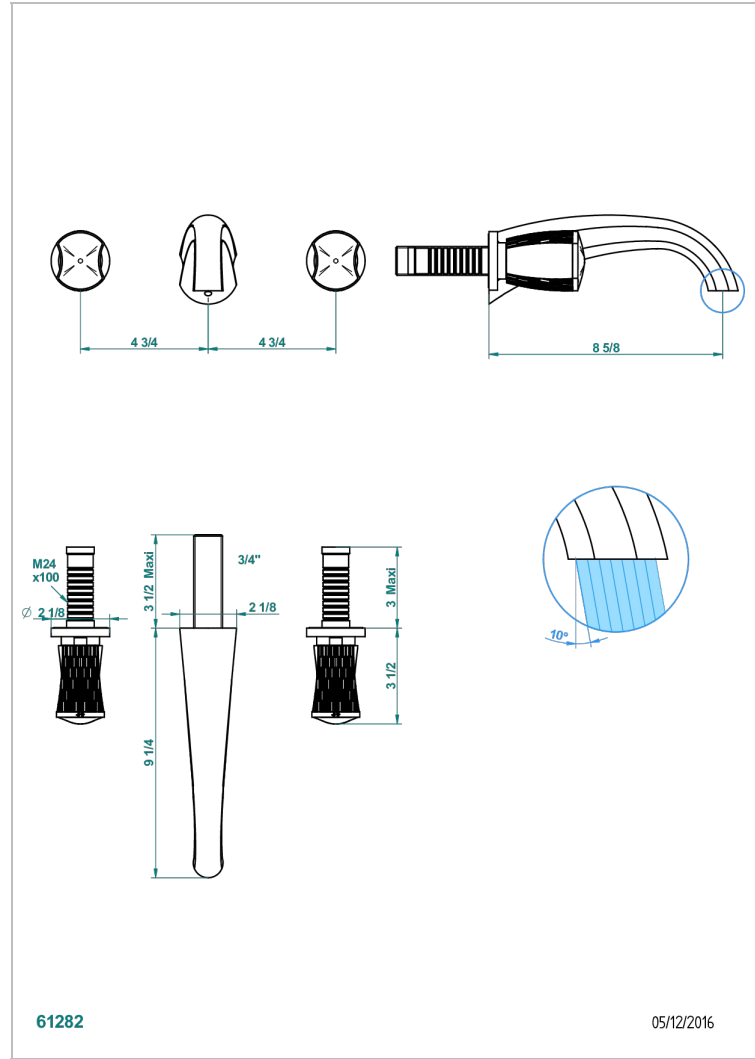

INFINI PORCELANA BLANCA

U2D-40SGB

Trim only for wall mounted 3-hole basin mixer

THG[®]
PARIS

CARACTERÍSTICAS

- Infini porcelana blanca
- Trim only for wall mounted 3-hole basin mixer

ESPECIFICACIONES TÉCNICAS

- Recommandé : 3 bars (max. 5 bars) - Advised : 43,5 psi (max. 72 psi)
- 8,3 l/min à 3 bars (2.2 gpm at 43.5 psi)

PRODUCTOS RELACIONADOS

- Ref. G00-40AC Rough parts for wall mounted 3 hole mixer, cross handle version
- Ref. G00-40AM Rough parts for wall mounted 3 hole mixer, lever handle version