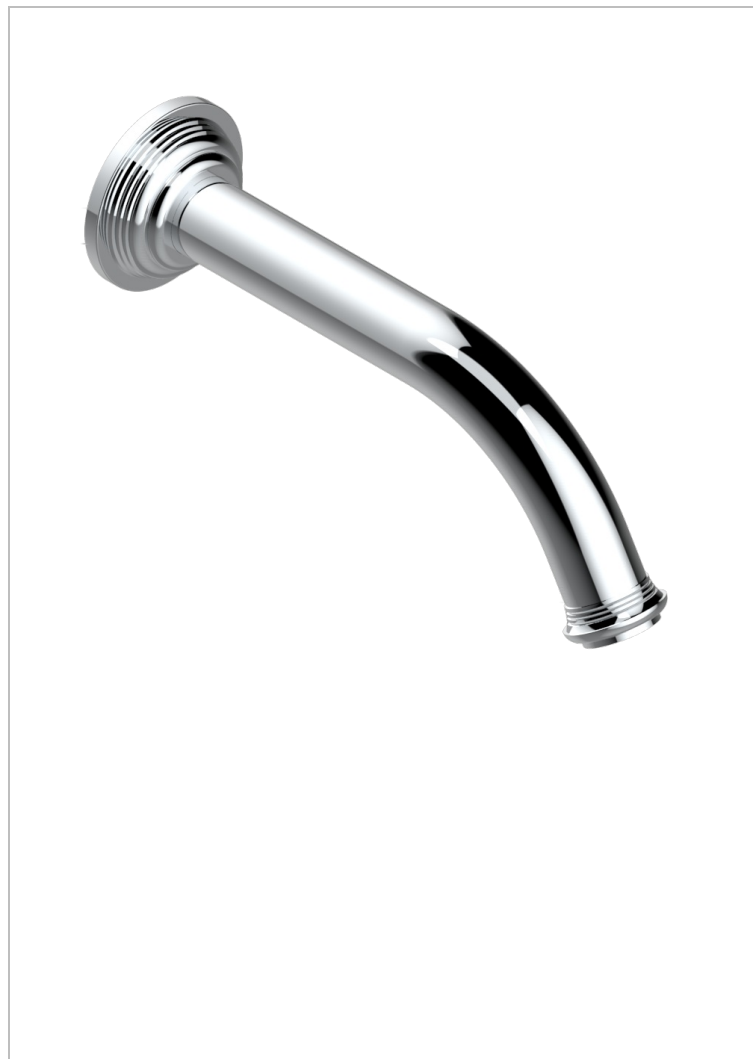

# WEST COAST WHITE ONYX WITH LEVER HANDLES

U9H-42GB

Bath spout, wall mounted

## CHARACTERISTIC

- West Coast White Onyx with lever handles
- Bath spout, wall mounted

Matt blush PVD - H60  
Matt brass color PVD - H50  
Matt brown bronze color PVD - F34  
Matt chrome (American satin) - C02  
Matt gold color PVD - H53  
Matt graphite PVD - H65

Matt nickel (American satin) - C01  
Matt nickel color PVD - H56  
Natural smoked Brass - A13  
Nickel antique / Sovereign - H28  
Nickel color PVD - H55  
Nickel polished - B01