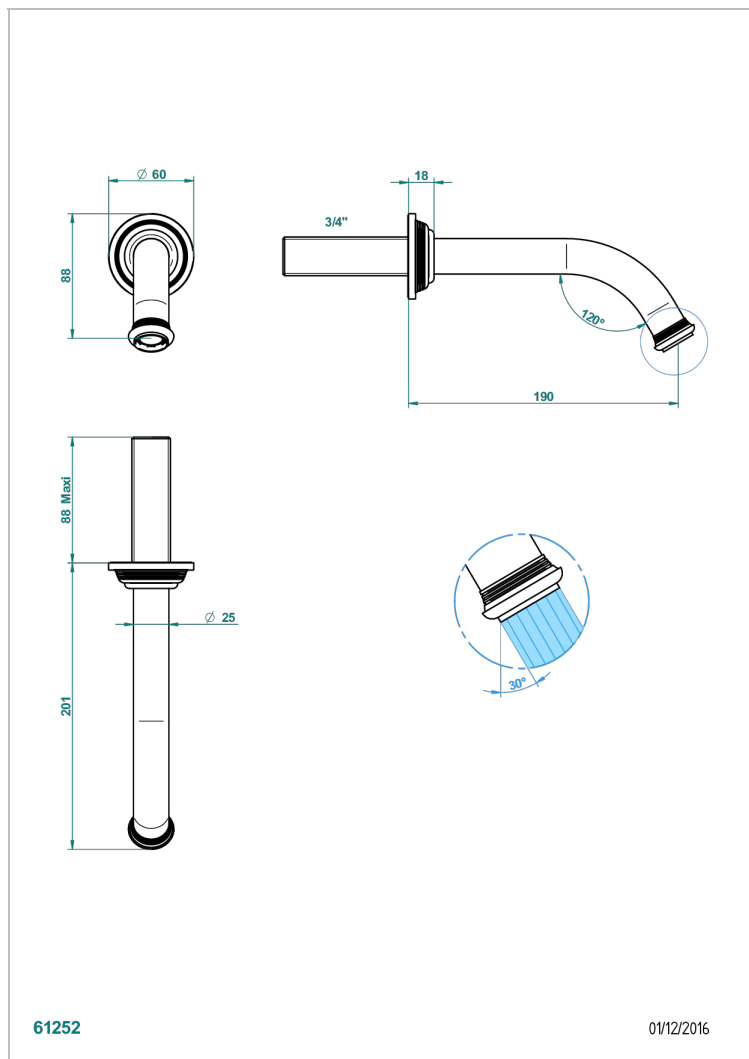

# WEST COAST WHITE ONYX WITH LEVER HANDLES

U9H-42GB

Bath spout, wall mounted

## CHARACTERISTIC

- West Coast White Onyx with lever handles
- Bath spout, wall mounted