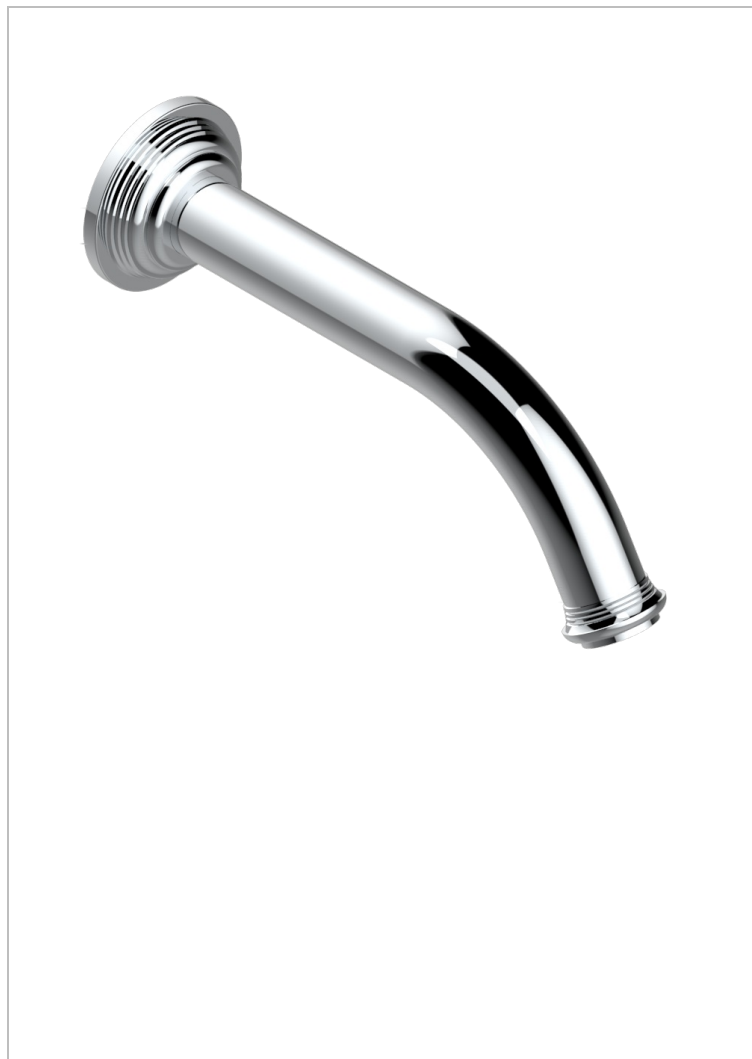

WEST COAST WHITE ONYX WITH LEVER HANDLES

U9H-42GB

Bath spout, wall mounted

CHARACTERISTIC

- West Coast White Onyx with lever handles
- Bath spout, wall mounted

AVAILABLE FINITIONS

Black ceram - D30
Blush PVD - H62
Brass color PVD - H49
Brown bronze color PVD - F33
Chrome polished - A02
Copper antique matt, coated - H07

Gold color PVD - H52
Gold mat - F07
Gold polished - F01
Graphite PVD - H64
Light coated bronze - D01
Matt Umber PVD - H67

Matt blush PVD - H60
Matt brass color PVD - H50
Matt brown bronze color PVD - F34
Matt chrome (American satin) - C02
Matt gold color PVD - H53
Matt graphite PVD - H65

Matt nickel (American satin) - C01
Matt nickel color PVD - H56
Natural smoked Brass - A13
Nickel antique / Sovereign - H28
Nickel color PVD - H55
Nickel polished - B01

Soft gold - F30
Soft matt gold - F31
Umber PVD - H66