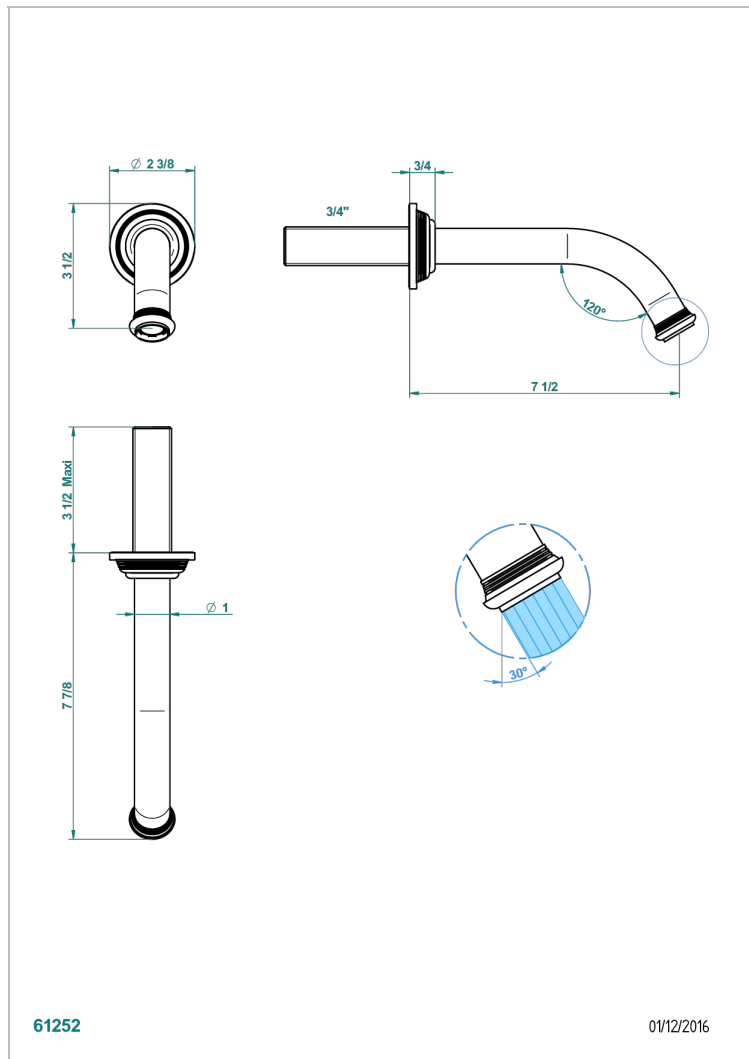

WEST COAST WHITE ONYX WITH LEVER HANDLES

U9H-42GB

Bath spout, wall mounted

CHARACTERISTIC

- West Coast White Onyx with lever handles
- Bath spout, wall mounted

AVAILABLE FINITIONS

Black ceram - D30
Blush PVD - H62
Brass color PVD - H49
Brown bronze color PVD - F33
Chrome polished - A02
Copper antique matt, coated - H07