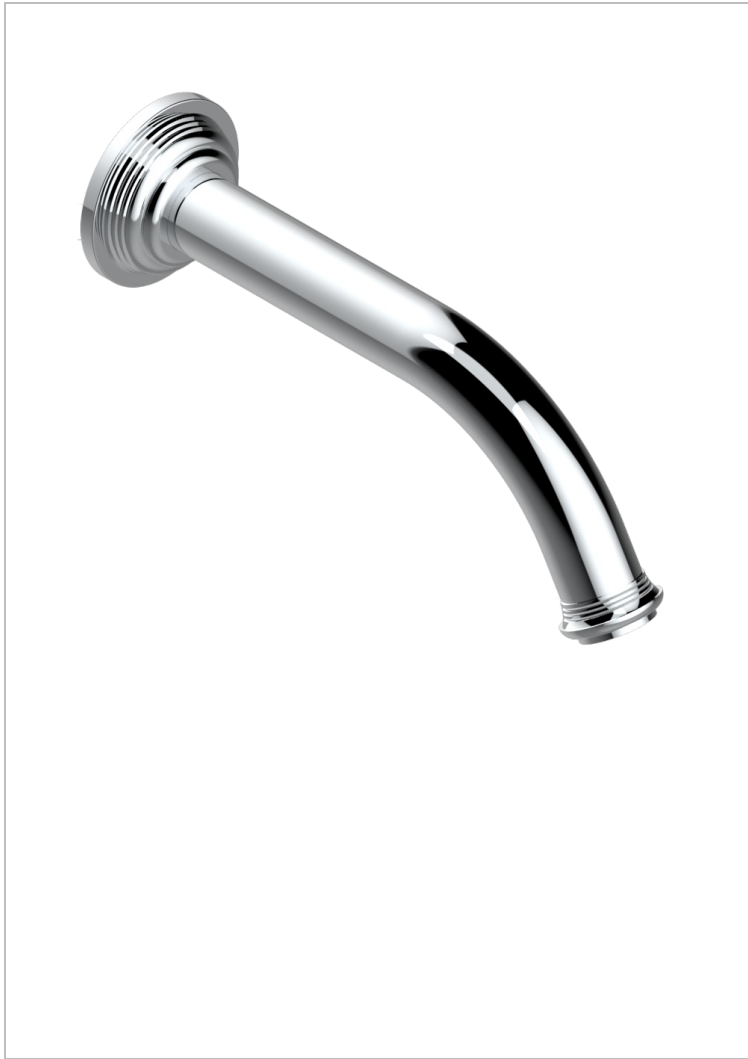

WEST COAST WHITE ONYX WITH LEVER HANDLES

THG[®]
PARIS

U9H-42GB

Wall mounted bath spout, without T junction

CARACTERÍSTICAS

- West Coast White Onyx with lever handles
- Wall mounted bath spout, without T junction

ACABADOS DISPONIBLES

Bronce claro - D01
Cerámica negra mate - D30
Cobre viejo mate - H07
Cromo - A02
Cromo mate - C02
Dorado - F01

Dorado mate - F07
Dorado pálido - F30
Dorado pálido mate (sin barniz) - F31
Natural smoked Brass - A13
Níquel - B01
Níquel mate - C01

Níquel viejo - H28
Pvd blush - H62
Pvd blush mate - H60
Pvd color latón - H49
Pvd color latón mate - H50
Pvd color níquel - H55

Pvd color níquel mate - H56
Pvd color oro - H52
Pvd color oro mate - H53
Pvd grafito - H64
Pvd grafito mate - H65
Pvd marrón bronce - F33