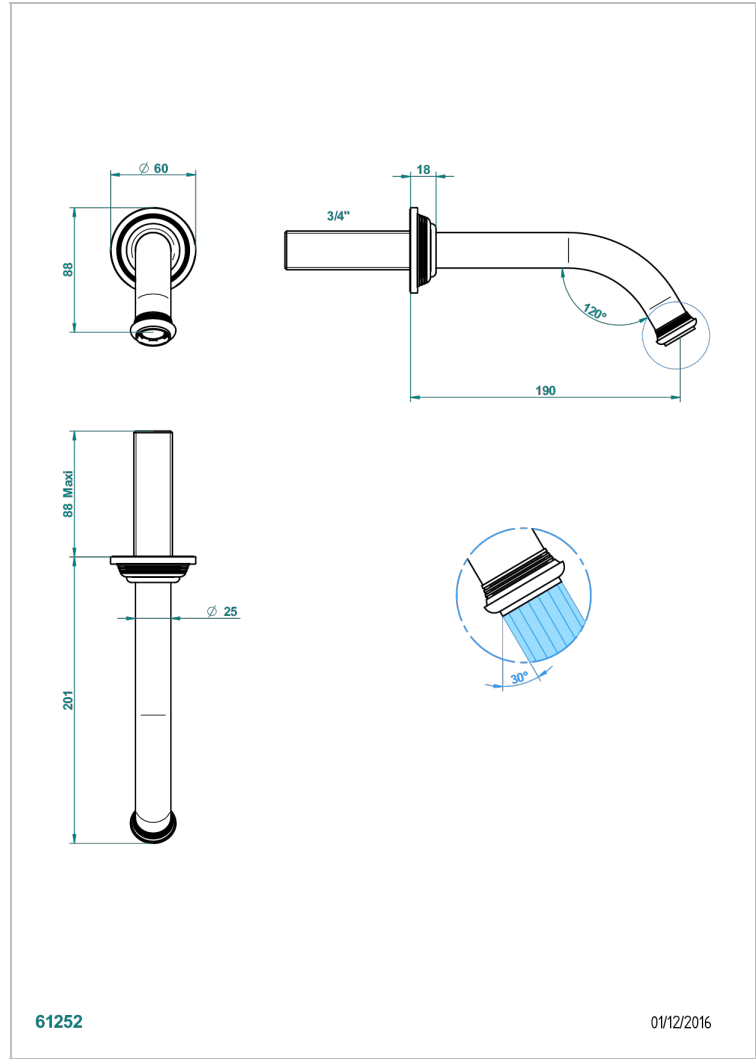

WEST COAST WHITE ONYX WITH LEVER HANDLES

THG[®]
PARIS

U9H-42GB

Wall mounted bath spout, without T junction

CARACTERÍSTICAS

- West Coast White Onyx with lever handles
- Wall mounted bath spout, without T junction