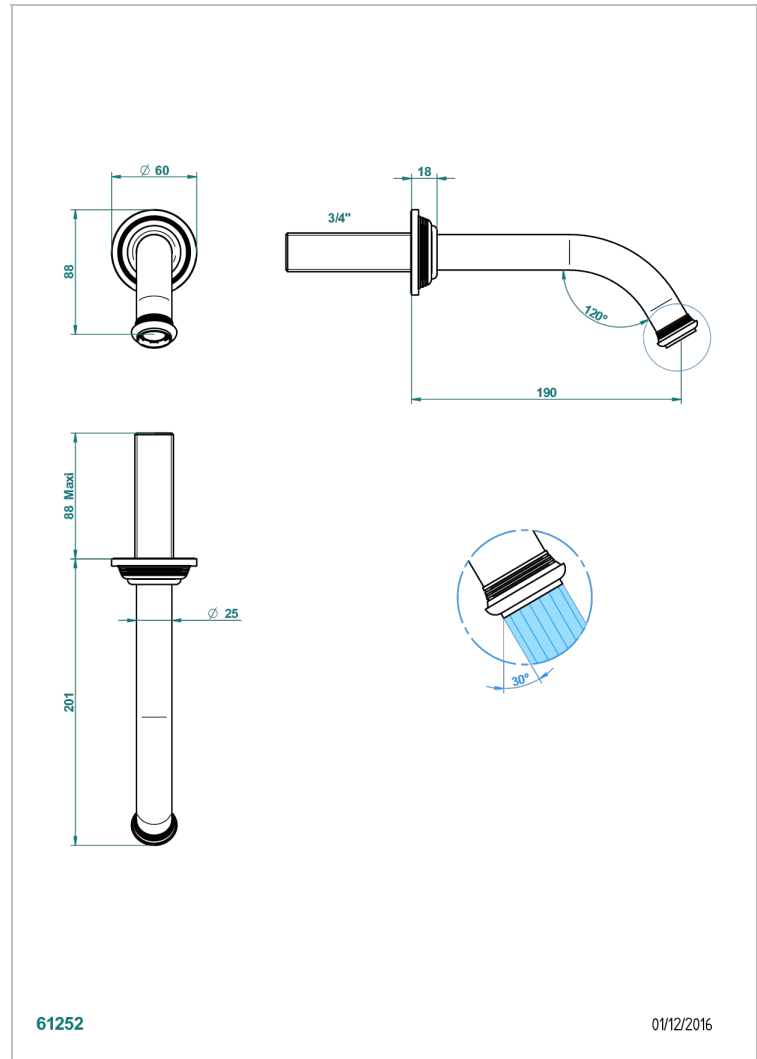

WEST COAST WHITE ONYX WITH LEVER HANDLES

U9H-42GB

Wall mounted bath spout, without T junction

THG[®]
PARIS

CHARACTERISTIC

- West Coast White Onyx with lever handles
- Wall mounted bath spout, without T junction