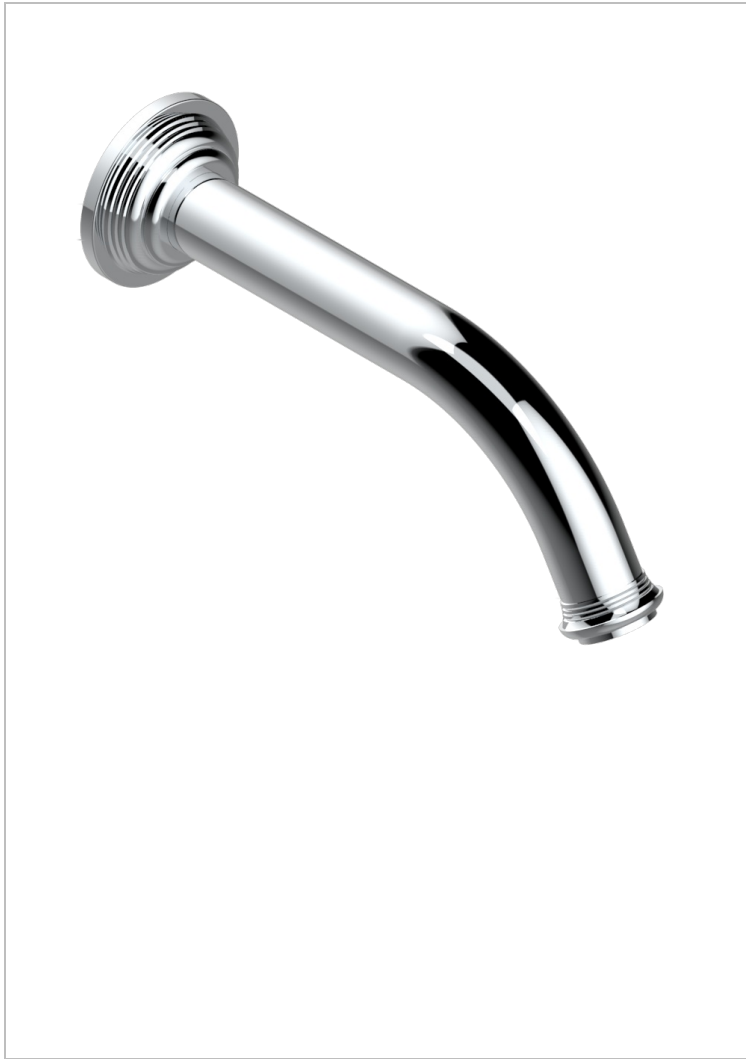

WEST COAST WHITE ONYX WITH LEVER HANDLES

U9H-42GB

Wall mounted bath spout, without T junction

THG[®]
PARIS

CHARACTERISTIC

- West Coast White Onyx with lever handles
- Wall mounted bath spout, without T junction

AVAILABLE FINITIONS

Antique nickel - H28
Black ceram - D30
Blush PVD - H62
Brass color PVD - H49
Brown bronze color PVD - F33
Gold color PVD - H52

Graphite PVD - H64
Lacquered light bronze - D01
Matt Umber PVD - H67
Matt blush PVD - H60
Matt brass color PVD - H50
Matt brown bronze color PVD - F34

Matt chrome - C02
Matt gold - F07
Matt gold color PVD - H53
Matt graphite PVD - H65
Matt nickel (color finish) - C01
Matt nickel color PVD - H56

Natural smoked Brass - A13
Nickel color PVD - H55
Polished chrome (color finish) - A02
Polished gold (color finish) - F01
Polished nickel - B01
Soft gold - F30