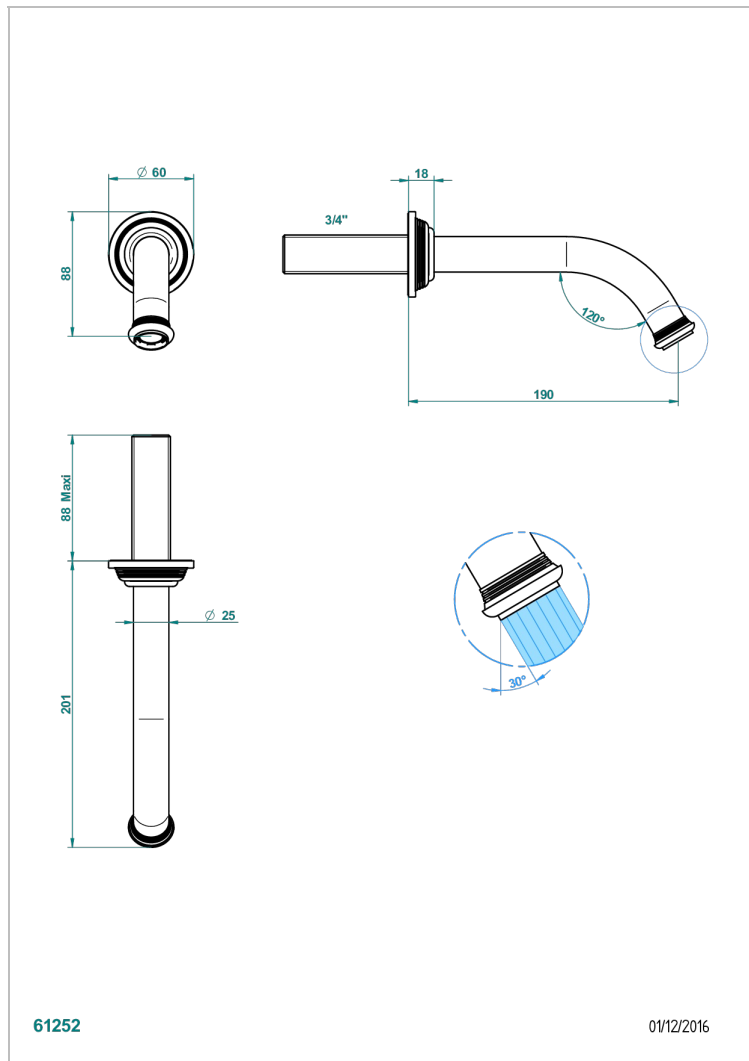

WEST COAST WHITE ONYX WITH LEVER HANDLES

U9H-42GB

Wall mounted bath spout, without T junction

EIGENSCHAFTEN

- West Coast White Onyx with lever handles
- Wall mounted bath spout, without T junction

VERFÜGBARE OBERFLÄCHEN