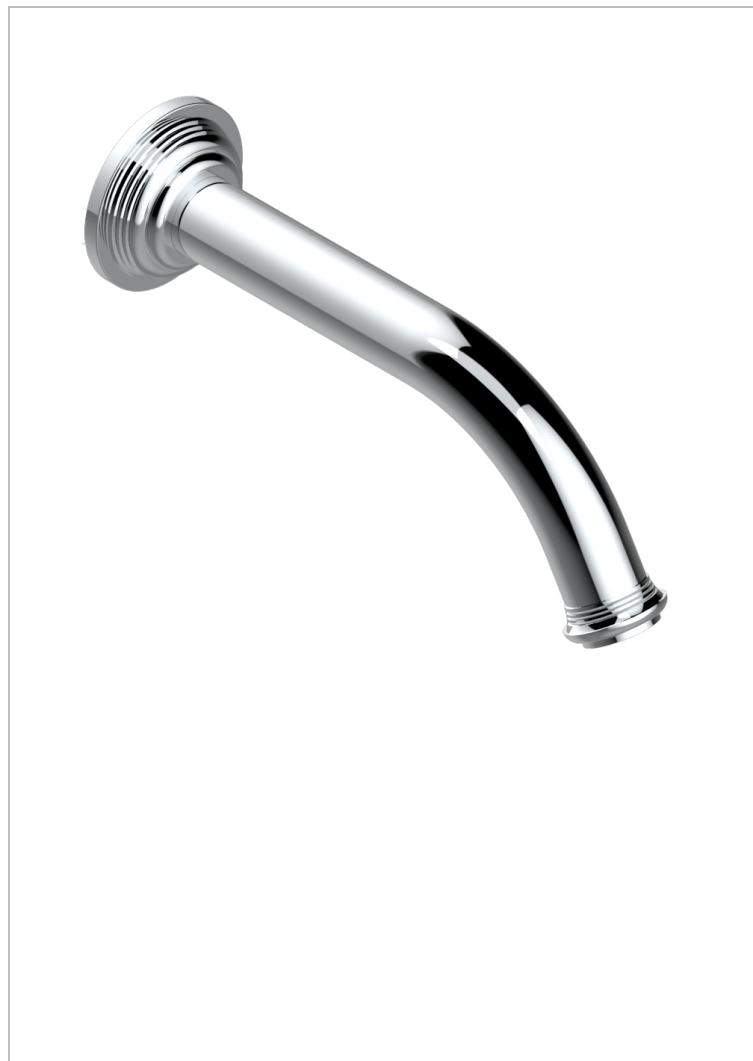

WEST COAST WHITE ONYX WITH LEVER HANDLES

U9H-42GB

Wall mounted bath spout, without T junction

EIGENSCHAFTEN

- West Coast White Onyx with lever handles
- Wall mounted bath spout, without T junction

VERFÜGBARE OBERFLÄCHEN

Altnickel - H28
Blassgold - F30
Blassgold matt unlackiert - F31
Bronze hell - D01
Chrom - A02
Chrom matt - C02

Gold - F01
Gold matt - F07
Kupfer altrot matt lackiert - H07
Mattschwarz keramik - D30
Natural smoked Brass - A13
Nickel matt - C01