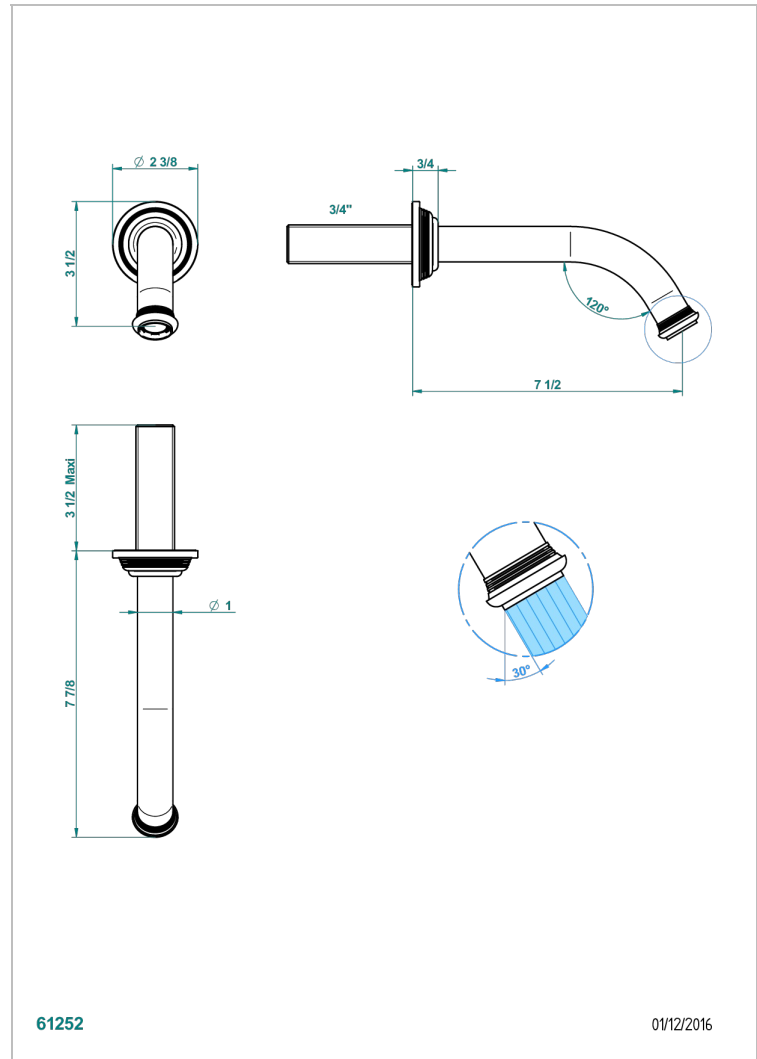

# WEST COAST WHITE ONYX WITH LEVER HANDLES

THG<sup>®</sup>  
PARIS

U9H-42GB

Wall mounted bath spout, without T junction

## CARACTERÍSTICAS

- West Coast White Onyx with lever handles
- Wall mounted bath spout, without T junction