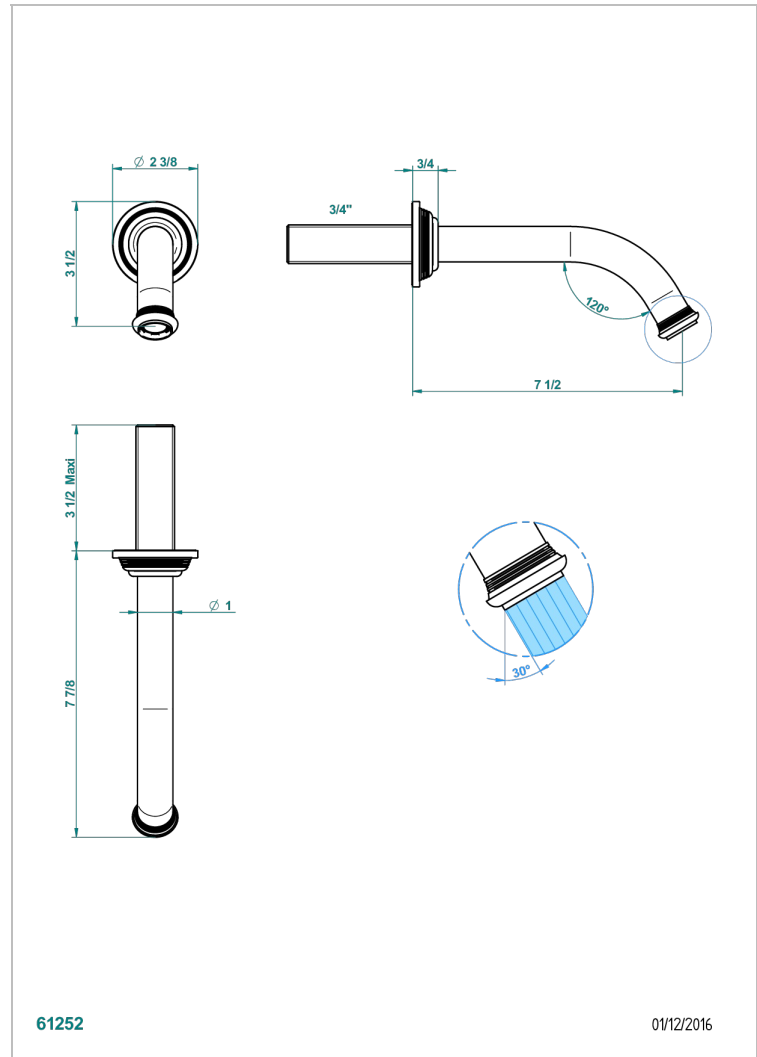

# WEST COAST WHITE ONYX WITH LEVER HANDLES

U9H-42GB

Wall mounted bath spout, without T junction

THG<sup>®</sup>  
PARIS

## CHARACTERISTIC

- West Coast White Onyx with lever handles
- Wall mounted bath spout, without T junction