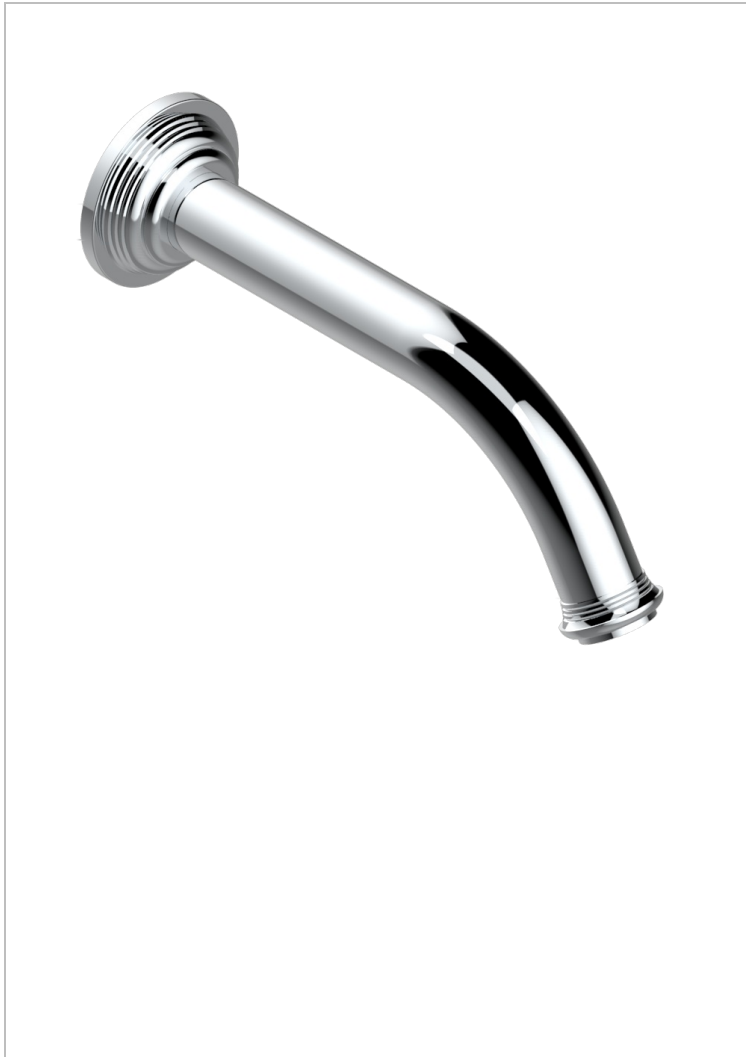

# WEST COAST WHITE ONYX WITH LEVER HANDLES

U9H-42GB

Wall mounted bath spout, without T junction

THG<sup>®</sup>  
PARIS

## CHARACTERISTIC

- West Coast White Onyx with lever handles
- Wall mounted bath spout, without T junction

## AVAILABLE FINITIONS

Antique nickel - H28  
Black ceram - D30  
Blush PVD - H62  
Brass color PVD - H49  
Brown bronze color PVD - F33  
Gold color PVD - H52

Graphite PVD - H64  
Lacquered light bronze - D01  
Matt Umber PVD - H67  
Matt blush PVD - H60  
Matt brass color PVD - H50  
Matt brown bronze color PVD - F34