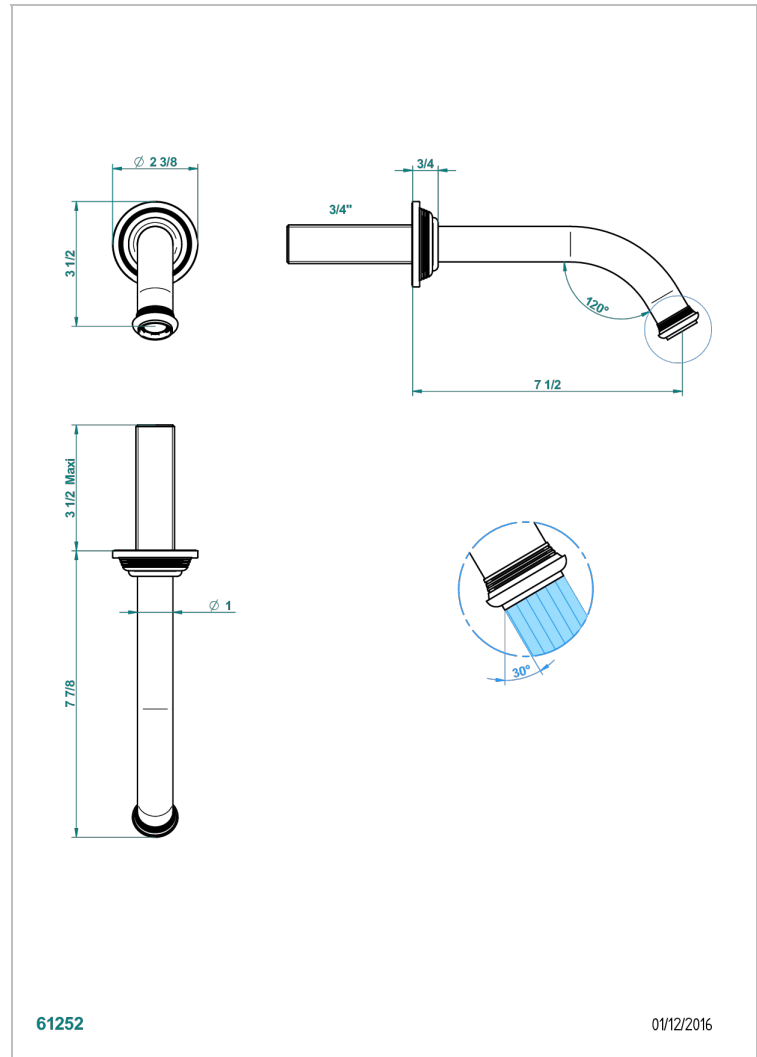

WEST COAST WHITE ONYX WITH LEVER HANDLES

U9H-42GB

Wall mounted bath spout, without T junction

EIGENSCHAFTEN

- West Coast White Onyx with lever handles
- Wall mounted bath spout, without T junction

VERFÜGBARE OBERFLÄCHEN