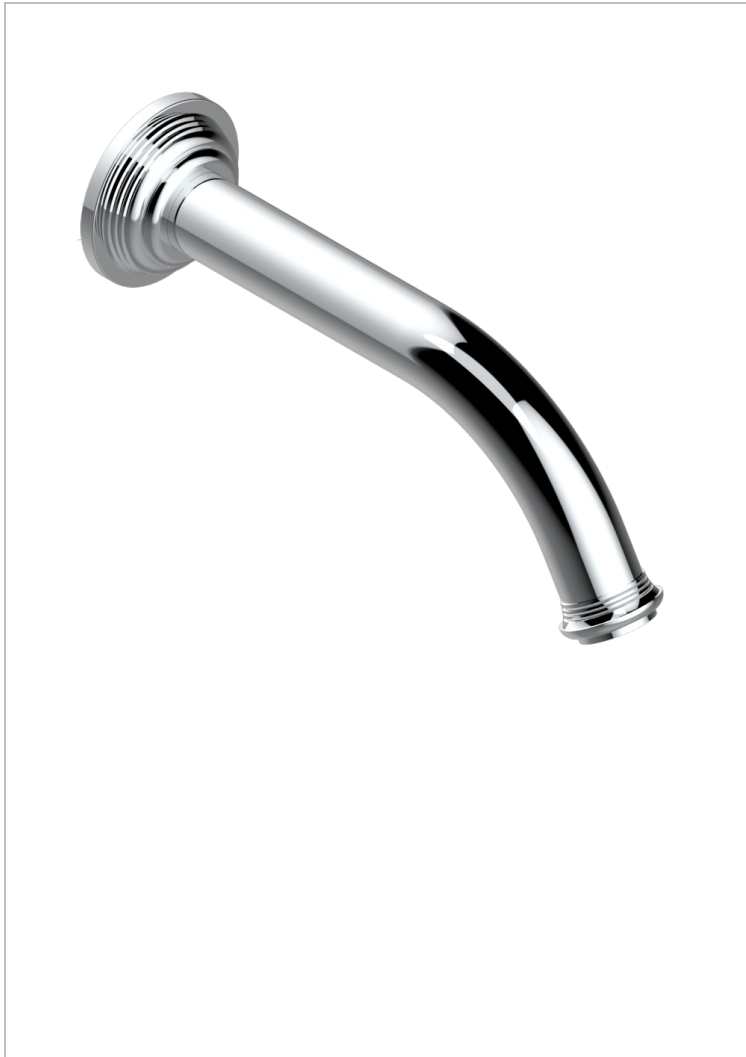

WEST COAST WHITE ONYX WITH LEVER HANDLES

U9H-42GB

Wall mounted bath spout, without T junction

EIGENSCHAFTEN

- West Coast White Onyx with lever handles
- Wall mounted bath spout, without T junction

VERFÜGBARE OBERFLÄCHEN

Altnickel - H28
Blassgold - F30
Blassgold matt unlackiert - F31
Bronze hell - D01
Chrom - A02
Chrom matt - C02

Gold - F01
Gold matt - F07
Kupfer altrot matt lackiert - H07
Mattschwarz keramik - D30
Natural smoked Brass - A13
Nickel matt - C01