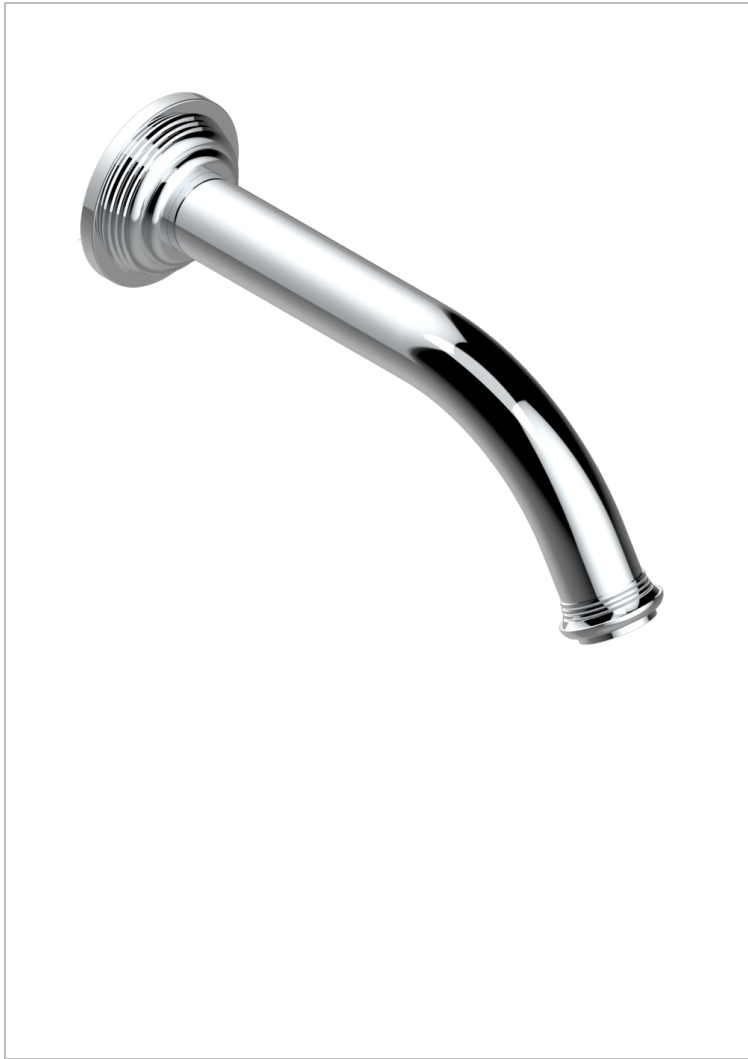

WEST COAST WHITE ONYX WITH LEVER HANDLES

U9H-42GB

Wall mounted bath spout, without T junction

THG[®]
PARIS

CARACTERÍSTICAS

- West Coast White Onyx with lever handles
- Wall mounted bath spout, without T junction

ACABADOS DISPONIBLES

Bronce claro - D01
Cerámica negra mate - D30
Cobre viejo mate - H07
Cromo - A02
Cromo mate - C02
Dorado - F01

Dorado mate - F07
Dorado pálido - F30
Dorado pálido mate (sin barniz) - F31
Natural smoked Brass - A13
Níquel - B01
Níquel mate - C01

Níquel viejo - H28
Pvd blush - H62
Pvd blush mate - H60
Pvd color latón - H49
Pvd color latón mate - H50
Pvd color níquel - H55

Pvd color níquel mate - H56
Pvd color oro - H52
Pvd color oro mate - H53
Pvd grafito - H64
Pvd grafito mate - H65
Pvd marrón bronce - F33