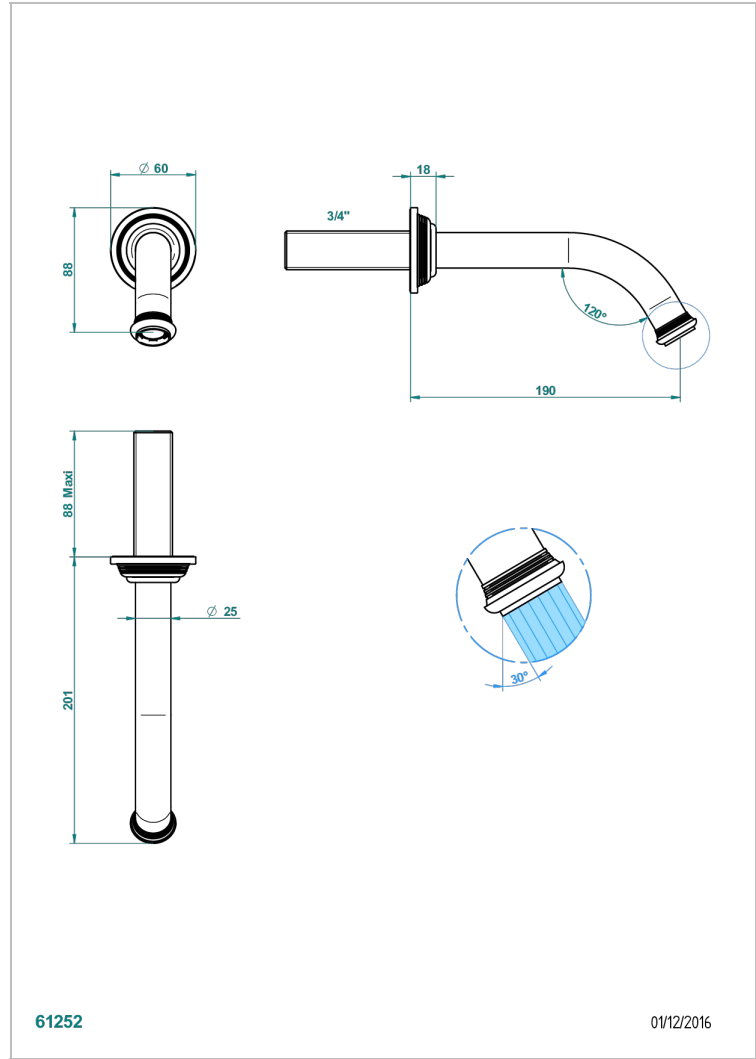

WEST COAST WHITE ONYX WITH LEVER HANDLES

U9H-42GB

Wall mounted bath spout, without T junction

THG[®]
PARIS

CARACTERÍSTICAS

- West Coast White Onyx with lever handles
- Wall mounted bath spout, without T junction