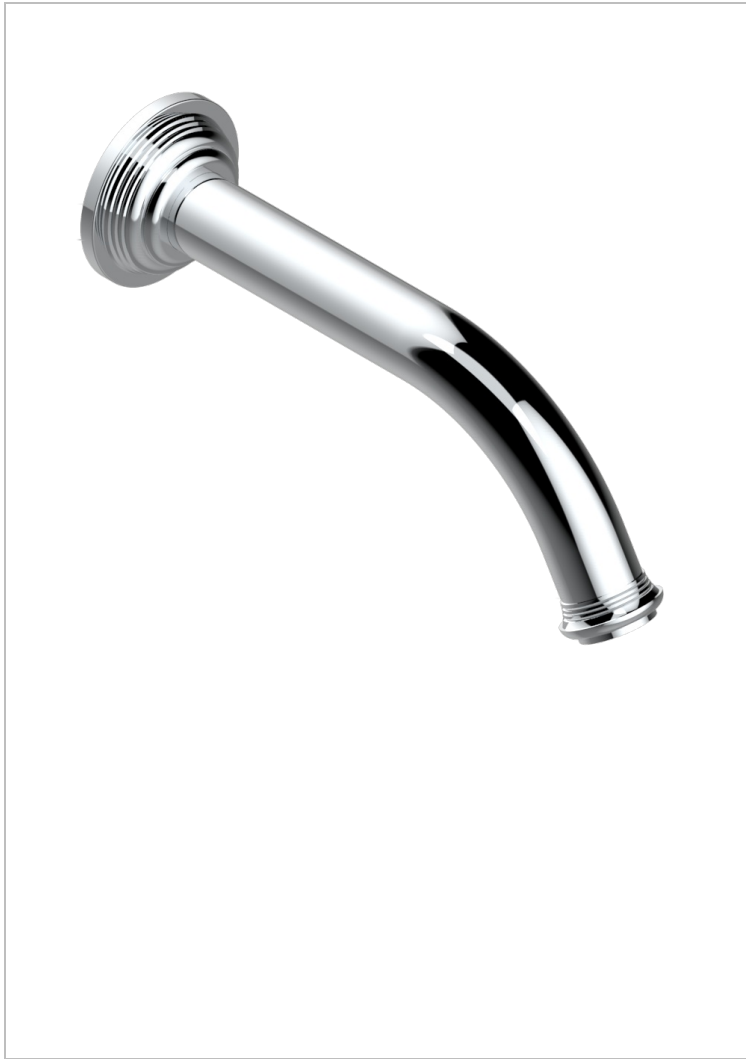

WEST COAST WHITE ONYX WITH LEVER HANDLES

U9H-42GB

Wall mounted bath spout, without T junction

CHARACTERISTIC

- West Coast White Onyx with lever handles
- Wall mounted bath spout, without T junction

AVAILABLE FINITIONS

Antique nickel - H28
Black ceram - D30
Blush PVD - H62
Brass color PVD - H49
Brown bronze color PVD - F33
Gold color PVD - H52

Graphite PVD - H64
Lacquered light bronze - D01
Matt Umber PVD - H67
Matt blush PVD - H60
Matt brass color PVD - H50
Matt brown bronze color PVD - F34

Matt chrome - C02
Matt gold - F07
Matt gold color PVD - H53
Matt graphite PVD - H65
Matt nickel (color finish) - C01
Matt nickel color PVD - H56

Natural smoked Brass - A13
Nickel color PVD - H55
Polished chrome (color finish) - A02
Polished gold (color finish) - F01
Polished nickel - B01
Soft gold - F30