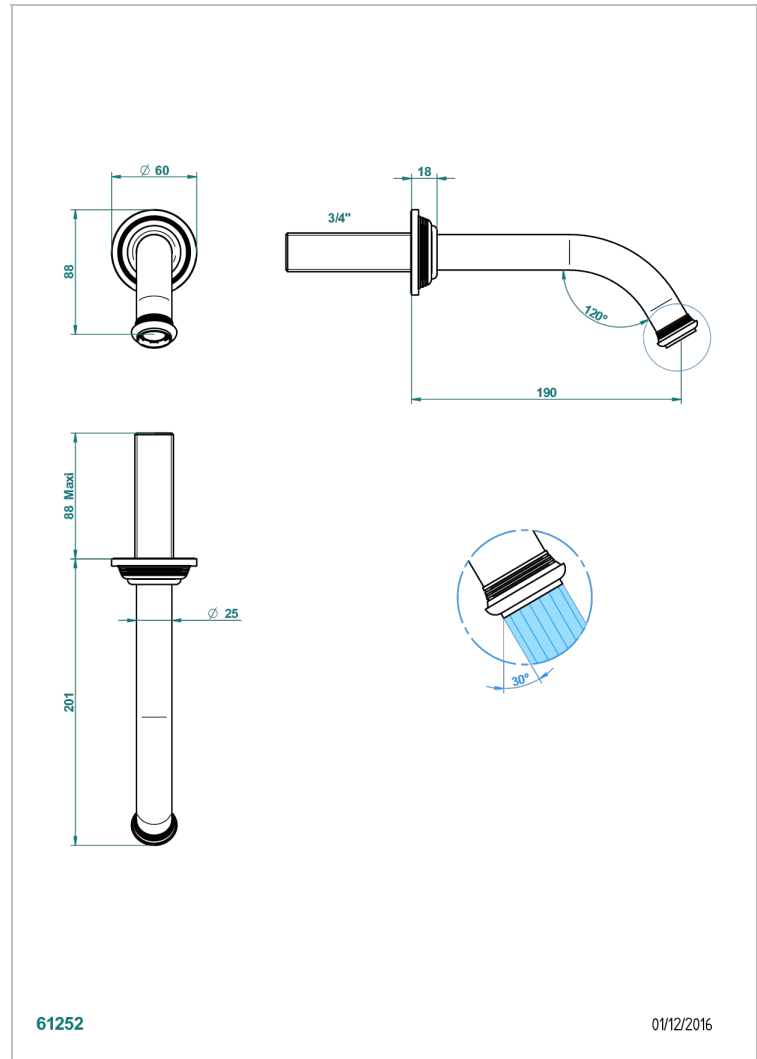

WEST COAST WHITE ONYX WITH LEVER HANDLES

U9H-42GB

Wall mounted bath spout, without T junction

CHARACTERISTIC

- West Coast White Onyx with lever handles
- Wall mounted bath spout, without T junction

AVAILABLE FINITIONS