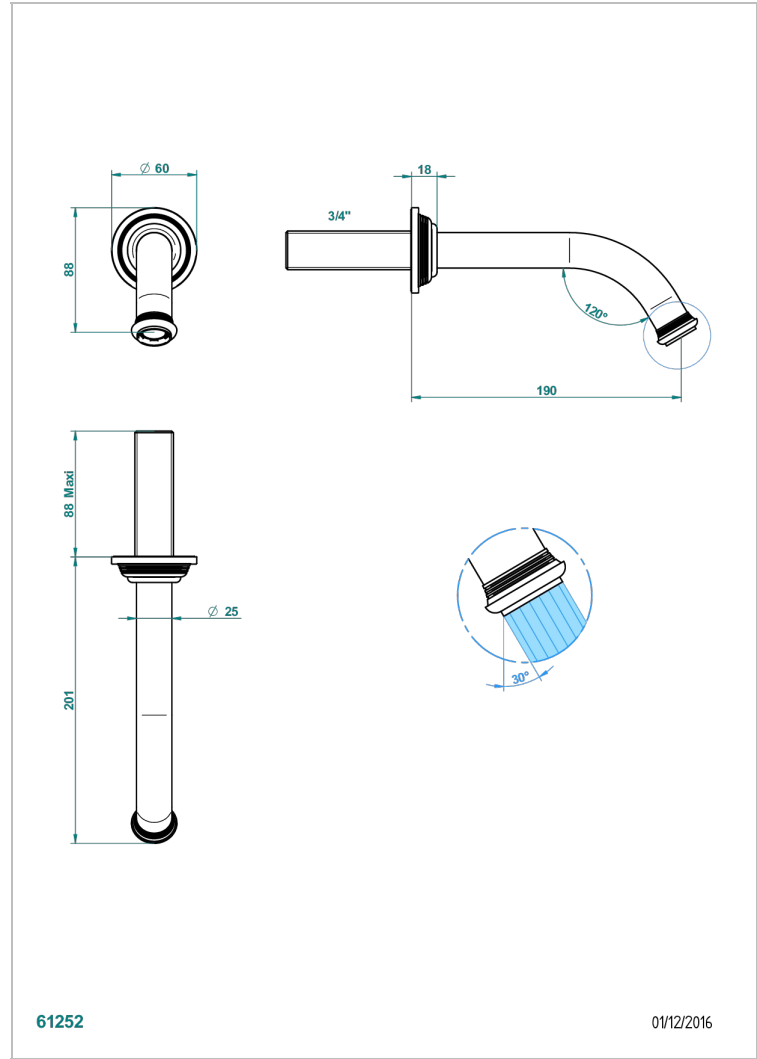

# WEST COAST WHITE ONYX WITH LEVER HANDLES

U9H-42GB

Wall mounted bath spout, without T junction

## EIGENSCHAFTEN

- West Coast White Onyx with lever handles
- Wall mounted bath spout, without T junction