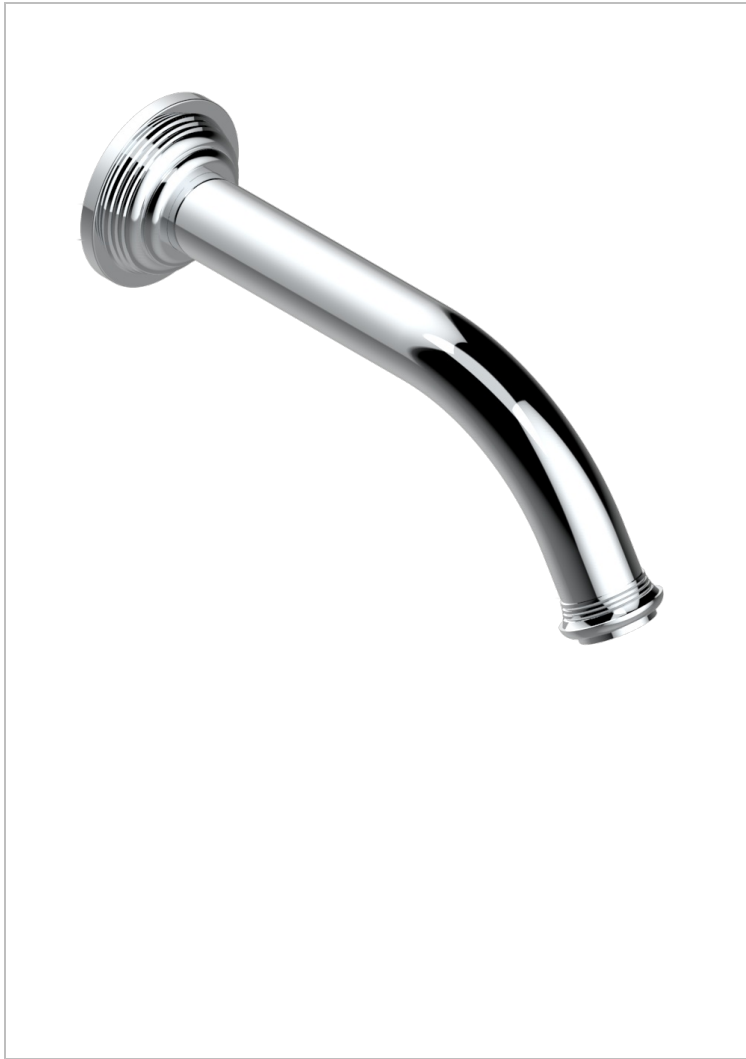

# WEST COAST WHITE ONYX WITH LEVER HANDLES

U9H-42GB

Wall mounted bath spout, without T junction

## EIGENSCHAFTEN

- West Coast White Onyx with lever handles
- Wall mounted bath spout, without T junction

## VERFÜGBARE OBERFLÄCHEN

Altnickel - H28  
Blassgold - F30  
Blassgold matt unlackiert - F31  
Bronze hell - D01  
Chrom - A02  
Chrom matt - C02

Gold - F01  
Gold matt - F07  
Kupfer altrot matt lackiert - H07  
Mattschwarz keramik - D30  
Natural smoked Brass - A13  
Nickel matt - C01