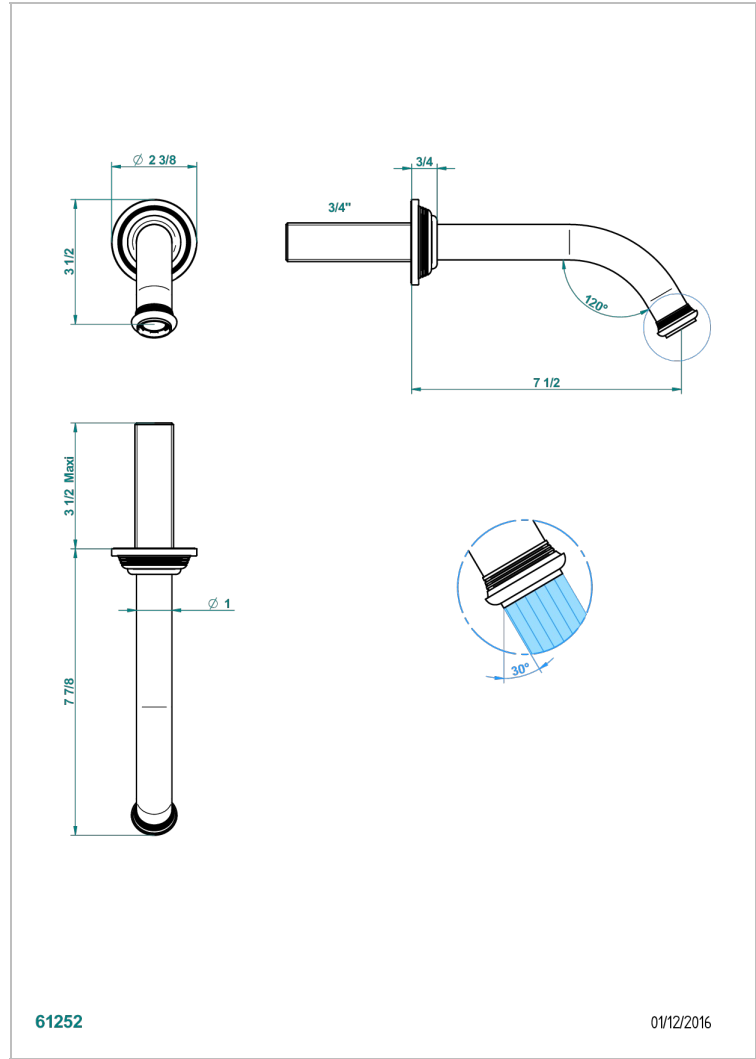

WEST COAST WHITE ONYX WITH LEVER HANDLES

U9H-42GB

Wall mounted bath spout, without T junction

CHARACTERISTIC

- West Coast White Onyx with lever handles
- Wall mounted bath spout, without T junction

AVAILABLE FINITIONS