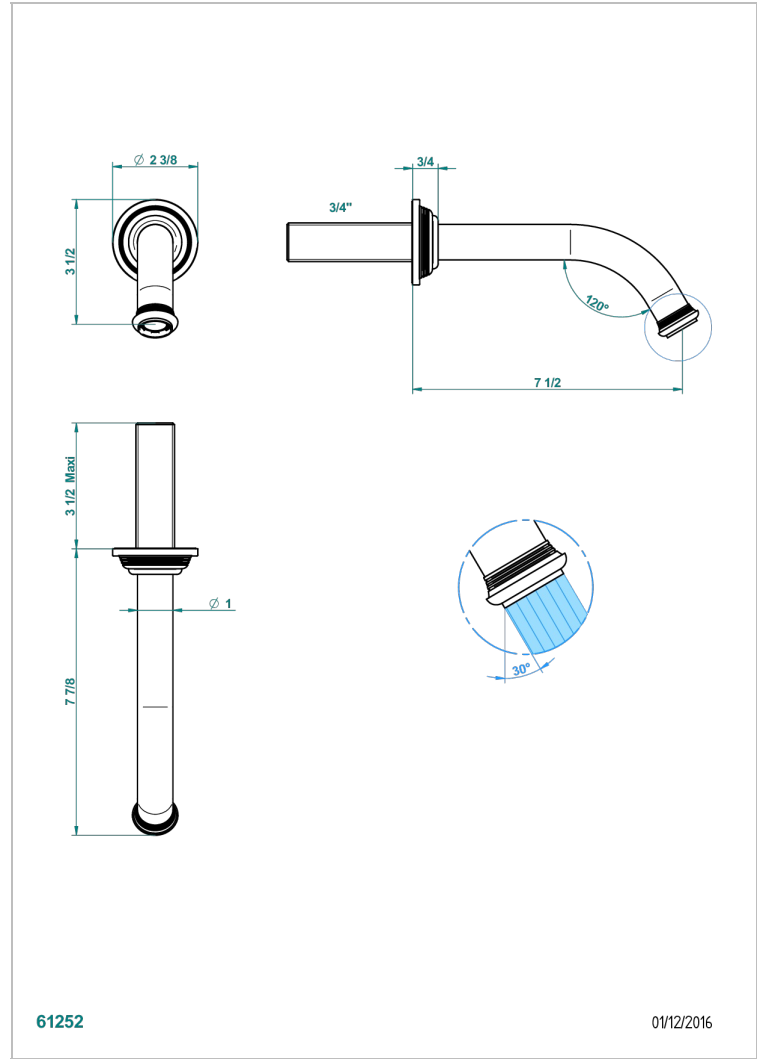

WEST COAST WHITE ONYX WITH LEVER HANDLES

U9H-42GB

Wall mounted bath spout, without T junction

EIGENSCHAFTEN

- West Coast White Onyx with lever handles
- Wall mounted bath spout, without T junction

VERFÜGBARE OBERFLÄCHEN