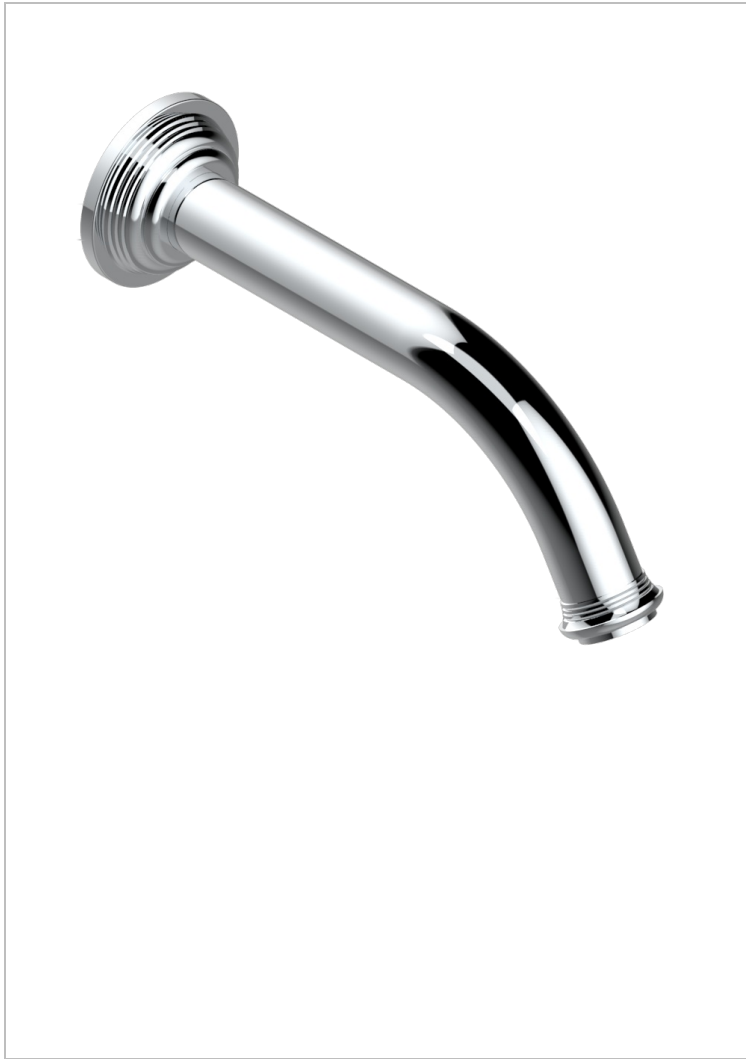

WEST COAST WHITE ONYX WITH LEVER HANDLES

U9H-42GB

Wall mounted bath spout, without T junction

EIGENSCHAFTEN

- West Coast White Onyx with lever handles
- Wall mounted bath spout, without T junction

VERFÜGBARE OBERFLÄCHEN

Altnickel - H28
Blassgold - F30
Blassgold matt unlackiert - F31
Bronze hell - D01
Chrom - A02
Chrom matt - C02

Gold - F01
Gold matt - F07
Kupfer altrot matt lackiert - H07
Mattschwarz keramik - D30
Natural smoked Brass - A13
Nickel matt - C01